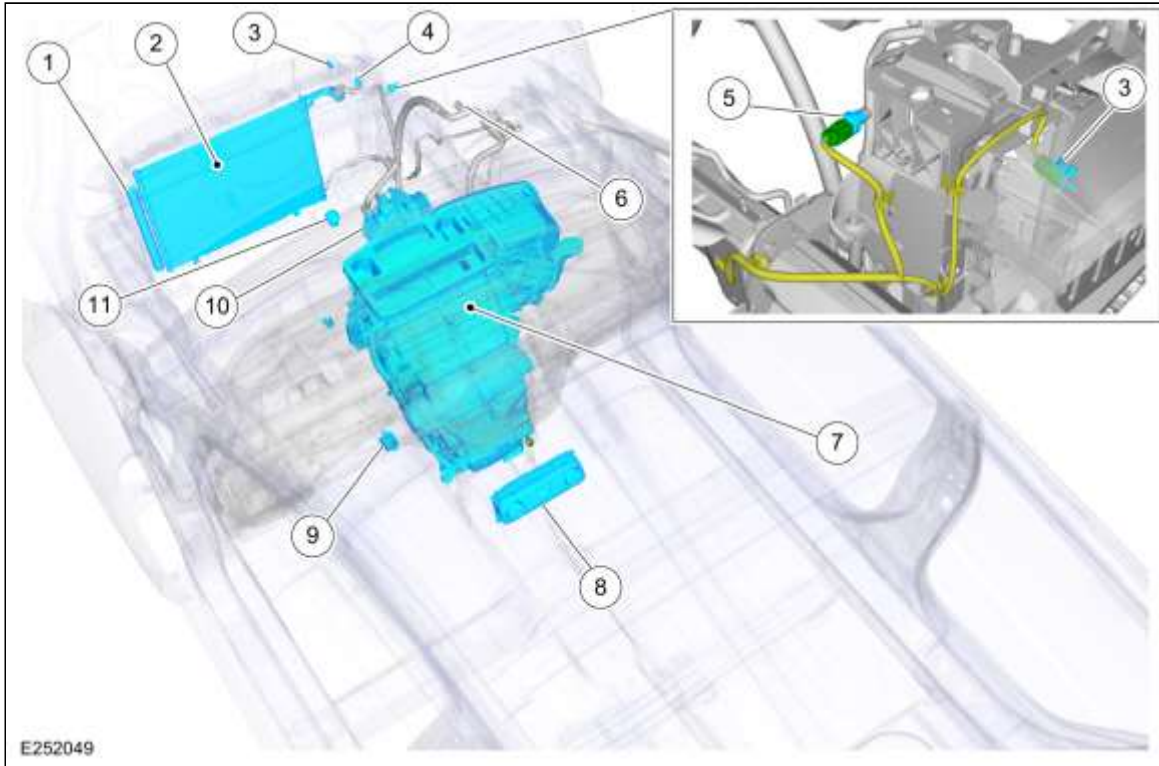

Climate Control System - Component Location

Item	Description
1	Dryer cartridge
2	Condenser
3	Ambient air temperature sensor
4	High-pressure connection
5	Air conditioning (A/C) pressure sensor
6	Low-pressure connection
7	<u>HVAC</u>
8	<u>HVAC</u> module
9	Passenger compartment temperature sensor
10	A/C compressor
11	Sun and light sensor