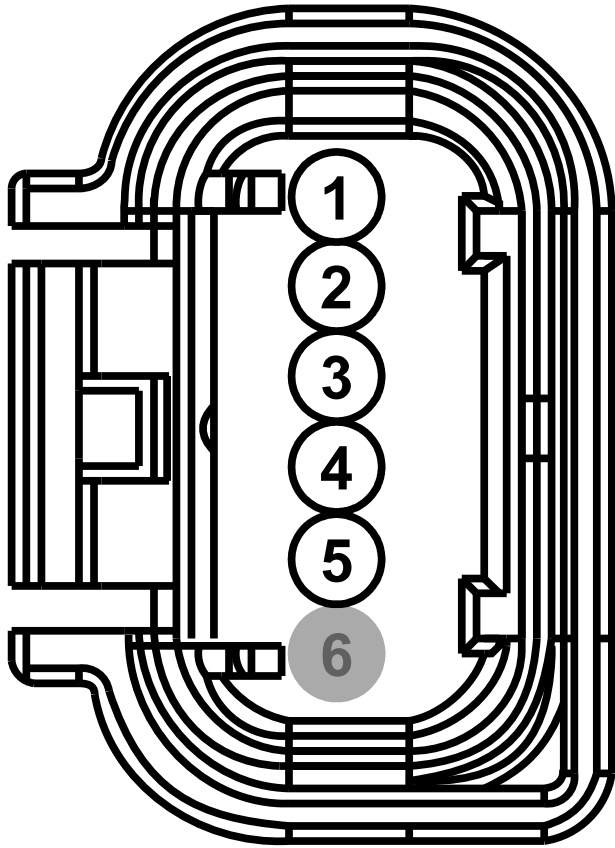

Connector:	Description	Color	Harness	Base Part #	Service Pigtail
C4357	REAR PARKING AID CAMERA		14B562	part# N/A	See Below

Pin	Circuit	Gauge	Circuit Function	Qualifier
1	CBB25 (BK)	20	FUSE - 25 OR CIRCUIT BREAKER	
2	VDN14 (BK)	22	CTRL MOD. - LIN BUS # BCM 6	
3	RMP19 (BN-VT)	22	CAMERA - PARKING AID REAR VIDEO -	
4	VMP19 (WH-GN)	22	CAMERA - PARKING AID REAR VIDEO +	
5	DMP19 (BK)	22	CAMERA - PARKING AID REAR VIDEO D	
6	*	*	Not Used	

Available Pigtail Kits	
<p>Pigtail Kit Part Number WPT-1556</p> 	<p>Service Part Number: CU2Z-14S411-AEB Gauge:20 Pin material:Silver Cavities:6</p> <p>Vehicle Uses:</p> <ul style="list-style-type: none"> • Camera - Front • Camera - Reverse Park Aid

Pigtail Kit Part Number WPT-1280

Service Part Number: **CU2Z-14S411-AEA**
Gauge:**20**
Pin material:**Silver**
Cavities:**6**

Vehicle Uses:

- Camera - Reverse Park Aid