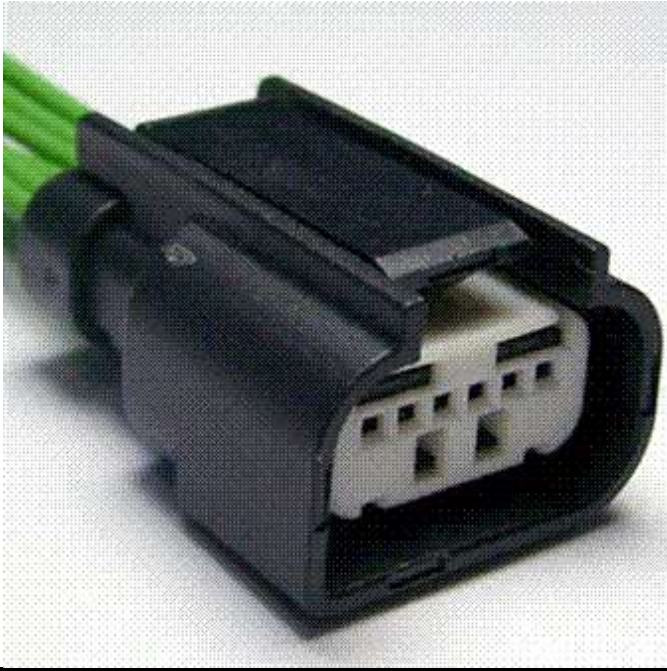

Connector:	Description	Color	Harness	Base Part #	Service Pigtail
C4357	REAR PARKING AID CAMERA		14B562	part# N/A	See Below

Pin	Circuit	Gauge	Circuit Function	Qualifier
1	CBB25 (BK)	20	FUSE - 25 OR CIRCUIT BREAKER	
2	VDN14 (BK)	22	CTRL MOD. - LIN BUS # BCM 6	
3	RMP19 (BN-VT)	22	CAMERA - PARKING AID REAR VIDEO -	
4	VMP19 (WH-GN)	22	CAMERA - PARKING AID REAR VIDEO +	
5	DMP19 (BK)	22	CAMERA - PARKING AID REAR VIDEO D	
6	*	*	Not Used	

Available Pigtail Kits	
<p>Pigtail Kit Part Number WPT-1556</p> 	<p>Service Part Number: CU2Z-14S411-AEB Gauge:20 Pin material:Silver Cavities:6</p> <p>Vehicle Uses:</p> <ul style="list-style-type: none"> • Camera - Front • Camera - Reverse Park Aid

Pigtail Kit Part Number WPT-1280

Service Part Number: **CU2Z-14S411-AEA**
Gauge:**20**
Pin material:**Silver**
Cavities:**6**

Vehicle Uses:

- Camera - Reverse Park Aid