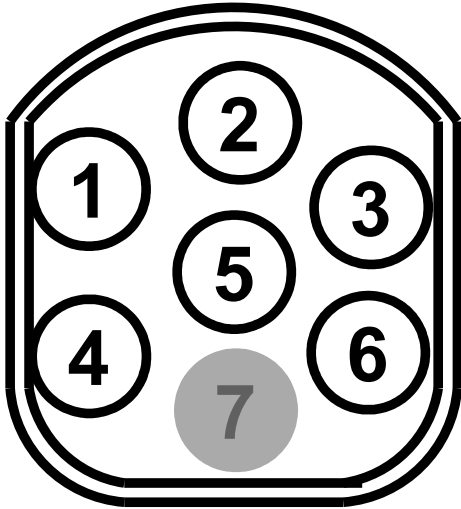

Connector:	Description	Color	Harness	Base Part #	Service Pigtail
C4357	REAR PARKING AID CAMERA	GN	14B562	part# N/A	Not Available

Check for Terminal Part Numbers

Pin	Circuit	Gauge	Circuit Function	Qualifier
1	CBP42 (BK)	20	FUSE - 42 OR CIRCUIT BREAKER	
2	VRW27 (BK)	22	CTRL MOD. - FRONT WIPER LIN BUS	
3	VMP23 (BN-GN)	22	CAMERA - REAR PARK ASSIST # DIGITAL VIDEO OUT- (LVDS-)	
4	VMP22 (BU-BN)	22	CAMERA - REAR PARK ASSIST # DIGITAL VIDEO OUT+ (LVDS+)	
5	GD114 (BK)	20	GROUND - CROSS CAR BEAM (OBSOLETE)	
6	DMP22 (*)	22	CAMERA - REAR PARK ASSIST D	
7	*	*	Not Used	