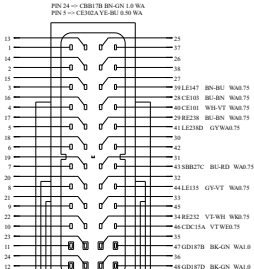

7V6N-14A464-HA  
CIE104-B  
TO PCM MODULE DIESEL DV4  
HARNESS 12A522

7V6N-14A464-HA  
CIE104-B  
TO PCM MODULE DIESEL DV6  
HARNESS 12A522

AV6N-14A464-BA  
CIE104-B  
TO PCM MODULE DIESEL DV4 STAGE 5  
HARNESS 12A522

7V6N-14A464-HA  
CIE104-B  
TO PCM MODULE DIESEL DV4  
HARNESS 12A522

7V6N-14A464-HA  
CIE104-B  
TO PCM MODULE SIGMA  
HARNESS 12A522

AV6N-14A464-BA  
CIE104-B  
TO PCM MODULE DIESEL DV6 STAGE 5  
HARNESS 12A522