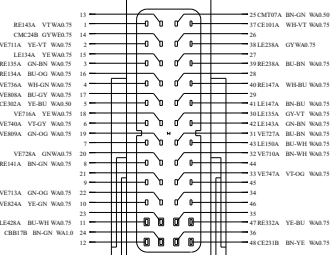

7V6N-14A464-HA  
CIE104-B  
TO PCM MODULE DIESEL DV4  
HARNESS 12A522

7V6N-14A464-HA  
CIE104-B  
TO PCM MODULE DIESEL DV6  
HARNESS 12A522

AV6N-14A464-BA  
CIE104-B  
TO PCM MODULE DIESEL DV4 STAGE 5  
HARNESS 12A522

7V6N-14A464-HA  
CIE104-B  
TO PCM MODULE DIESEL DV4  
HARNESS 12A522

7V6N-14A464-HA  
CIE104-B  
TO PCM MODULE SIGMA  
HARNESS 12A522

AV6N-14A464-BA  
CIE104-B  
TO PCM MODULE DIESEL DV6 STAGE 5  
HARNESS 12A522