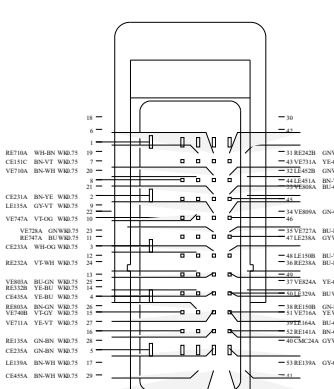

7V6N-14A464-HA  
CIE104-B  
TO PCM MODULE DIESEL DV4  
HARNESS 12A522

7V6N-14A464-HA  
CIE104-B  
TO PCM MODULE DIESEL DV6  
HARNESS 12A522

AV6N-14A464-BA  
CIE104-B  
TO PCM MODULE DIESEL DV4 STAGE 5  
HARNESS 12A522

7V6N-14A464-HA  
CIE104-B  
TO PCM MODULE DIESEL DV4  
HARNESS 12A522

7V6N-14A464-HA  
CIE104-B  
TO PCM MODULE SIGMA  
HARNESS 12A522

AV6N-14A464-BA  
CIE104-B  
TO PCM MODULE DIESEL DV6 STAGE 5  
HARNESS 12A522