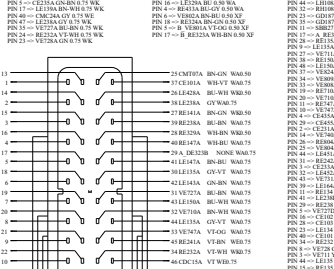

7V6N-14A464-HA  
CIE104-B  
TO PCM MODULE DIESEL DV4  
HARNESS 12A522

7V6N-14A464-HA  
CIE104-B  
TO PCM MODULE DIESEL DV6  
HARNESS 12A522

AV6N-14A464-BA  
CIE104-B  
TO PCM MODULE DIESEL DV4 STAGE 5  
HARNESS 12A522

7V6N-14A464-HA  
CIE104-B  
TO PCM MODULE DIESEL DV4  
HARNESS 12A522

7V6N-14A464-HA  
CIE104-B  
TO PCM MODULE SIGMA  
HARNESS 12A522

AV6N-14A464-BA  
CIE104-B  
TO PCM MODULE DIESEL DV6 STAGE 5  
HARNESS 12A522