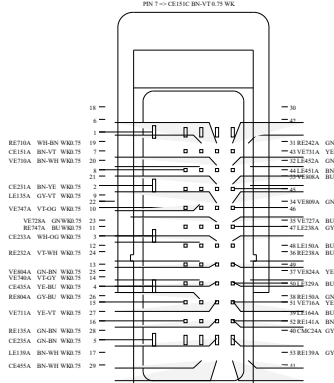

7V6N-14A464-HA  
CIE104-B  
TO PCM MODULE DIESEL DV4  
HARNESS 12A522

7V6N-14A464-HA  
CIE104-B  
TO PCM MODULE DIESEL DV6  
HARNESS 12A522

AV6N-14A464-BA  
CIE104-B  
TO PCM MODULE DIESEL DV4 STAGE 5  
HARNESS 12A522

7V6N-14A464-HA  
CIE104-B  
TO PCM MODULE DIESEL DV4  
HARNESS 12A522

7V6N-14A464-HA  
CIE104-B  
TO PCM MODULE SIGMA  
HARNESS 12A522

AV6N-14A464-BA  
CIE104-B  
TO PCM MODULE DIESEL DV6 STAGE 5  
HARNESS 12A522