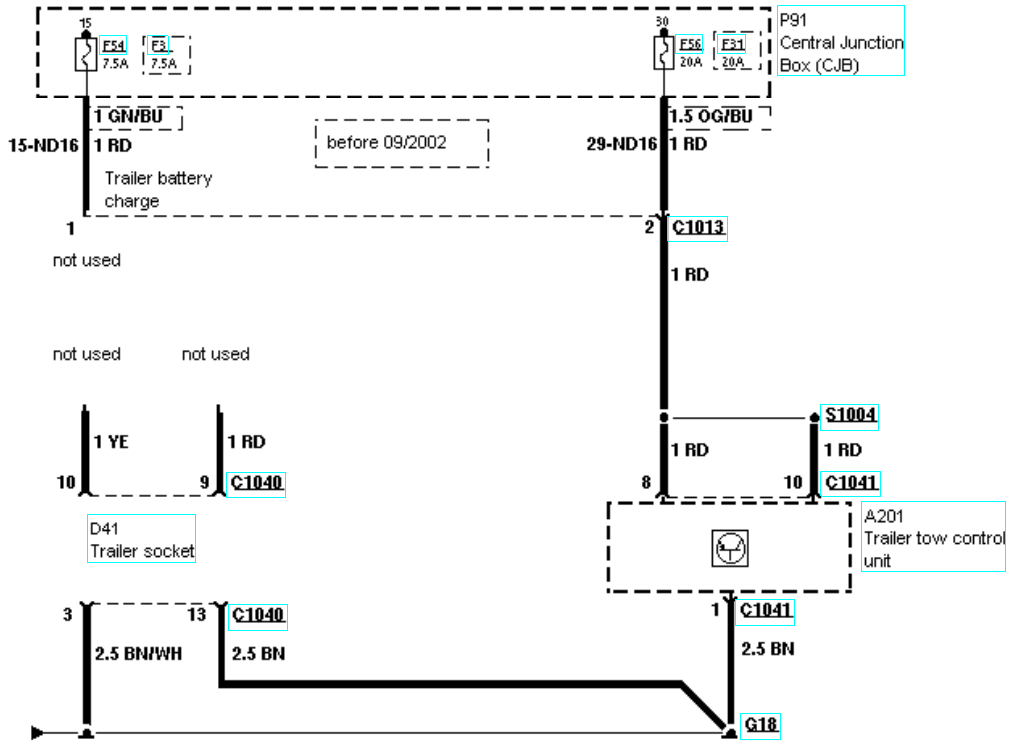

417-01-00-014, Exterior Lighting, Trailer socket, with 13-pin trailer socket

417-01-00-015, Exterior Lighting, Trailer socket, with 7-pin trailer socket