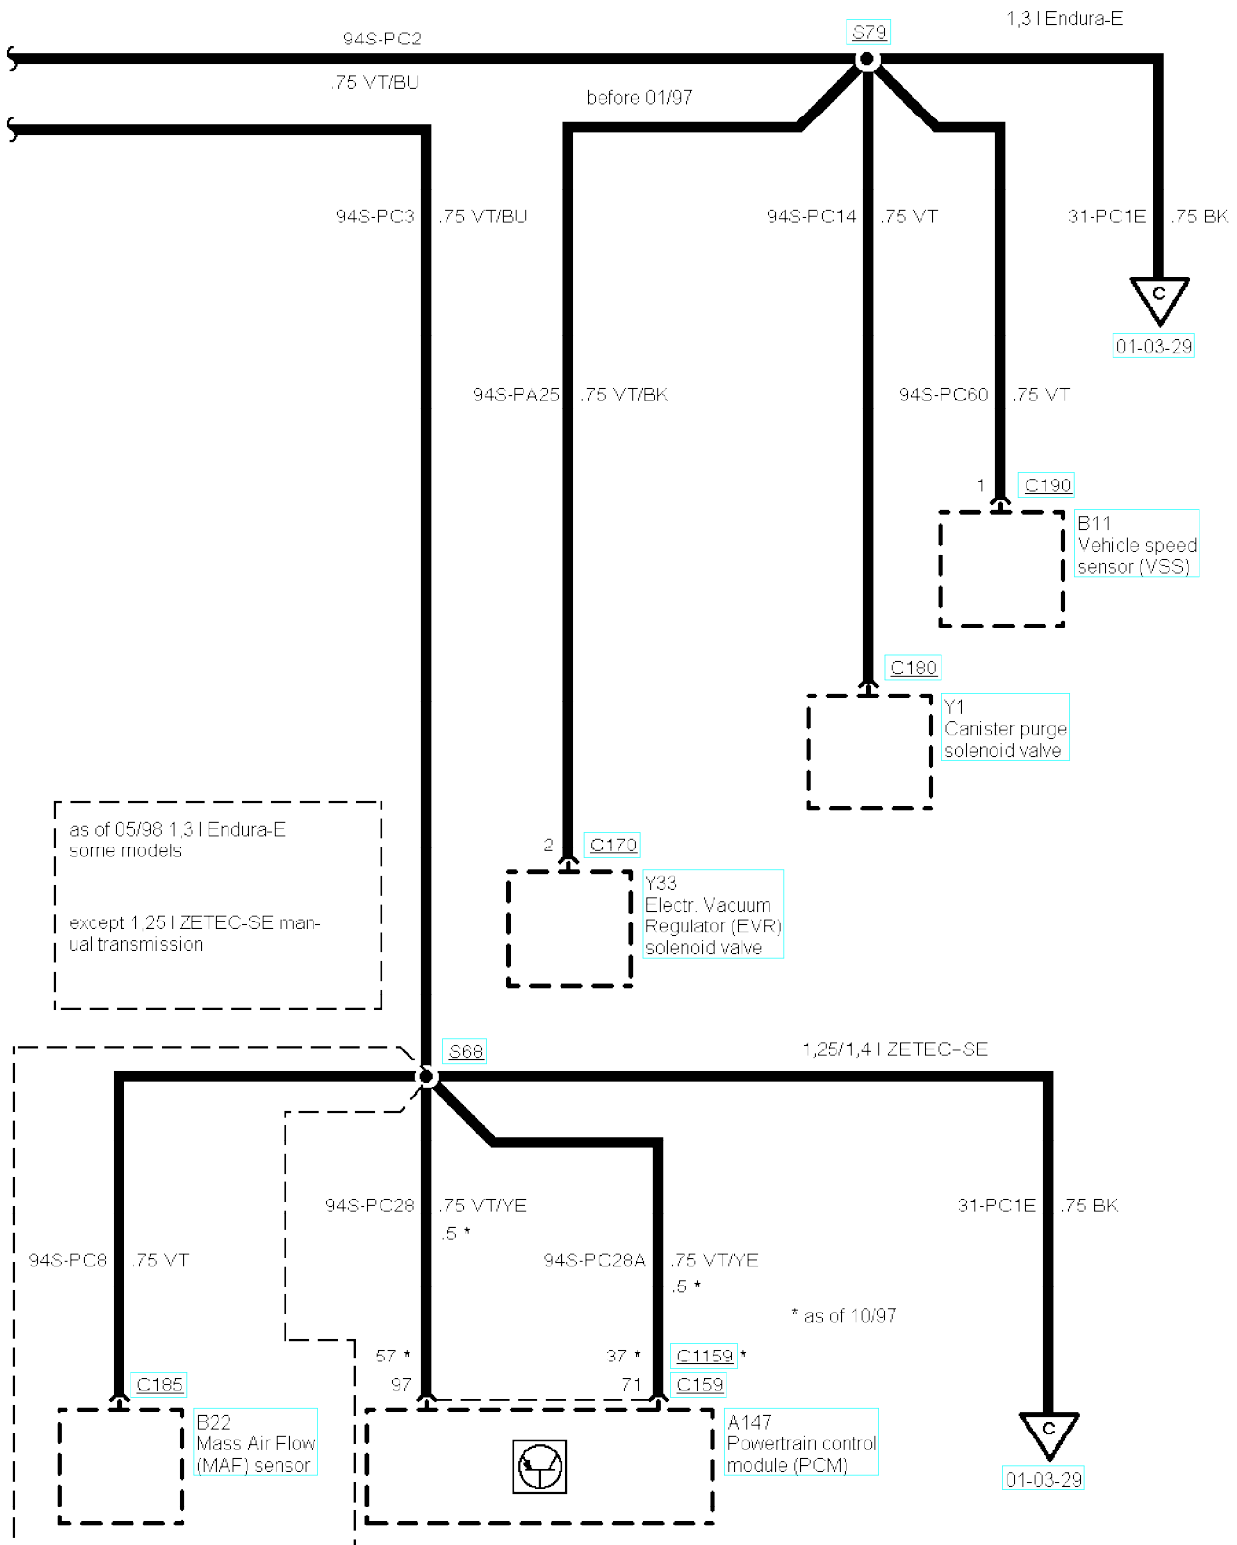

01-03-028, Fuse Details, Battery Junction Box (BJB), Fuse 28

except diesel

except diesel