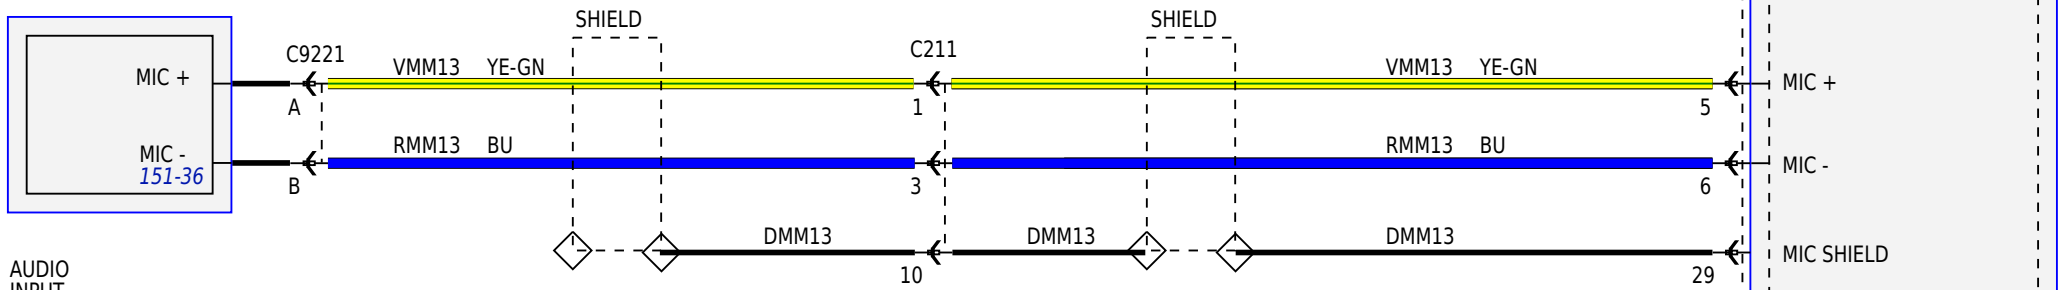

LHD

RHD

WITH SONY ® SOUND

WITH SONY® SOUND

SYNC GEN 1

SYNC GEN 1

ACCESSORY
PROTOCOL
INTERFACE
MODULE (APIM)
151-15

AUDIO CONTROL
MODULE (ACM)
151-16

MICROPHONE

AUDIO INPUT JACK 151-19

SYNC GEN 2

SYNC GEN 2

SYNC GEN 2

SYNC GEN 2

BASE AUDIO
RH UPPER SWITCH

PREMIUM AUDIO
RH UPPER SWITCH