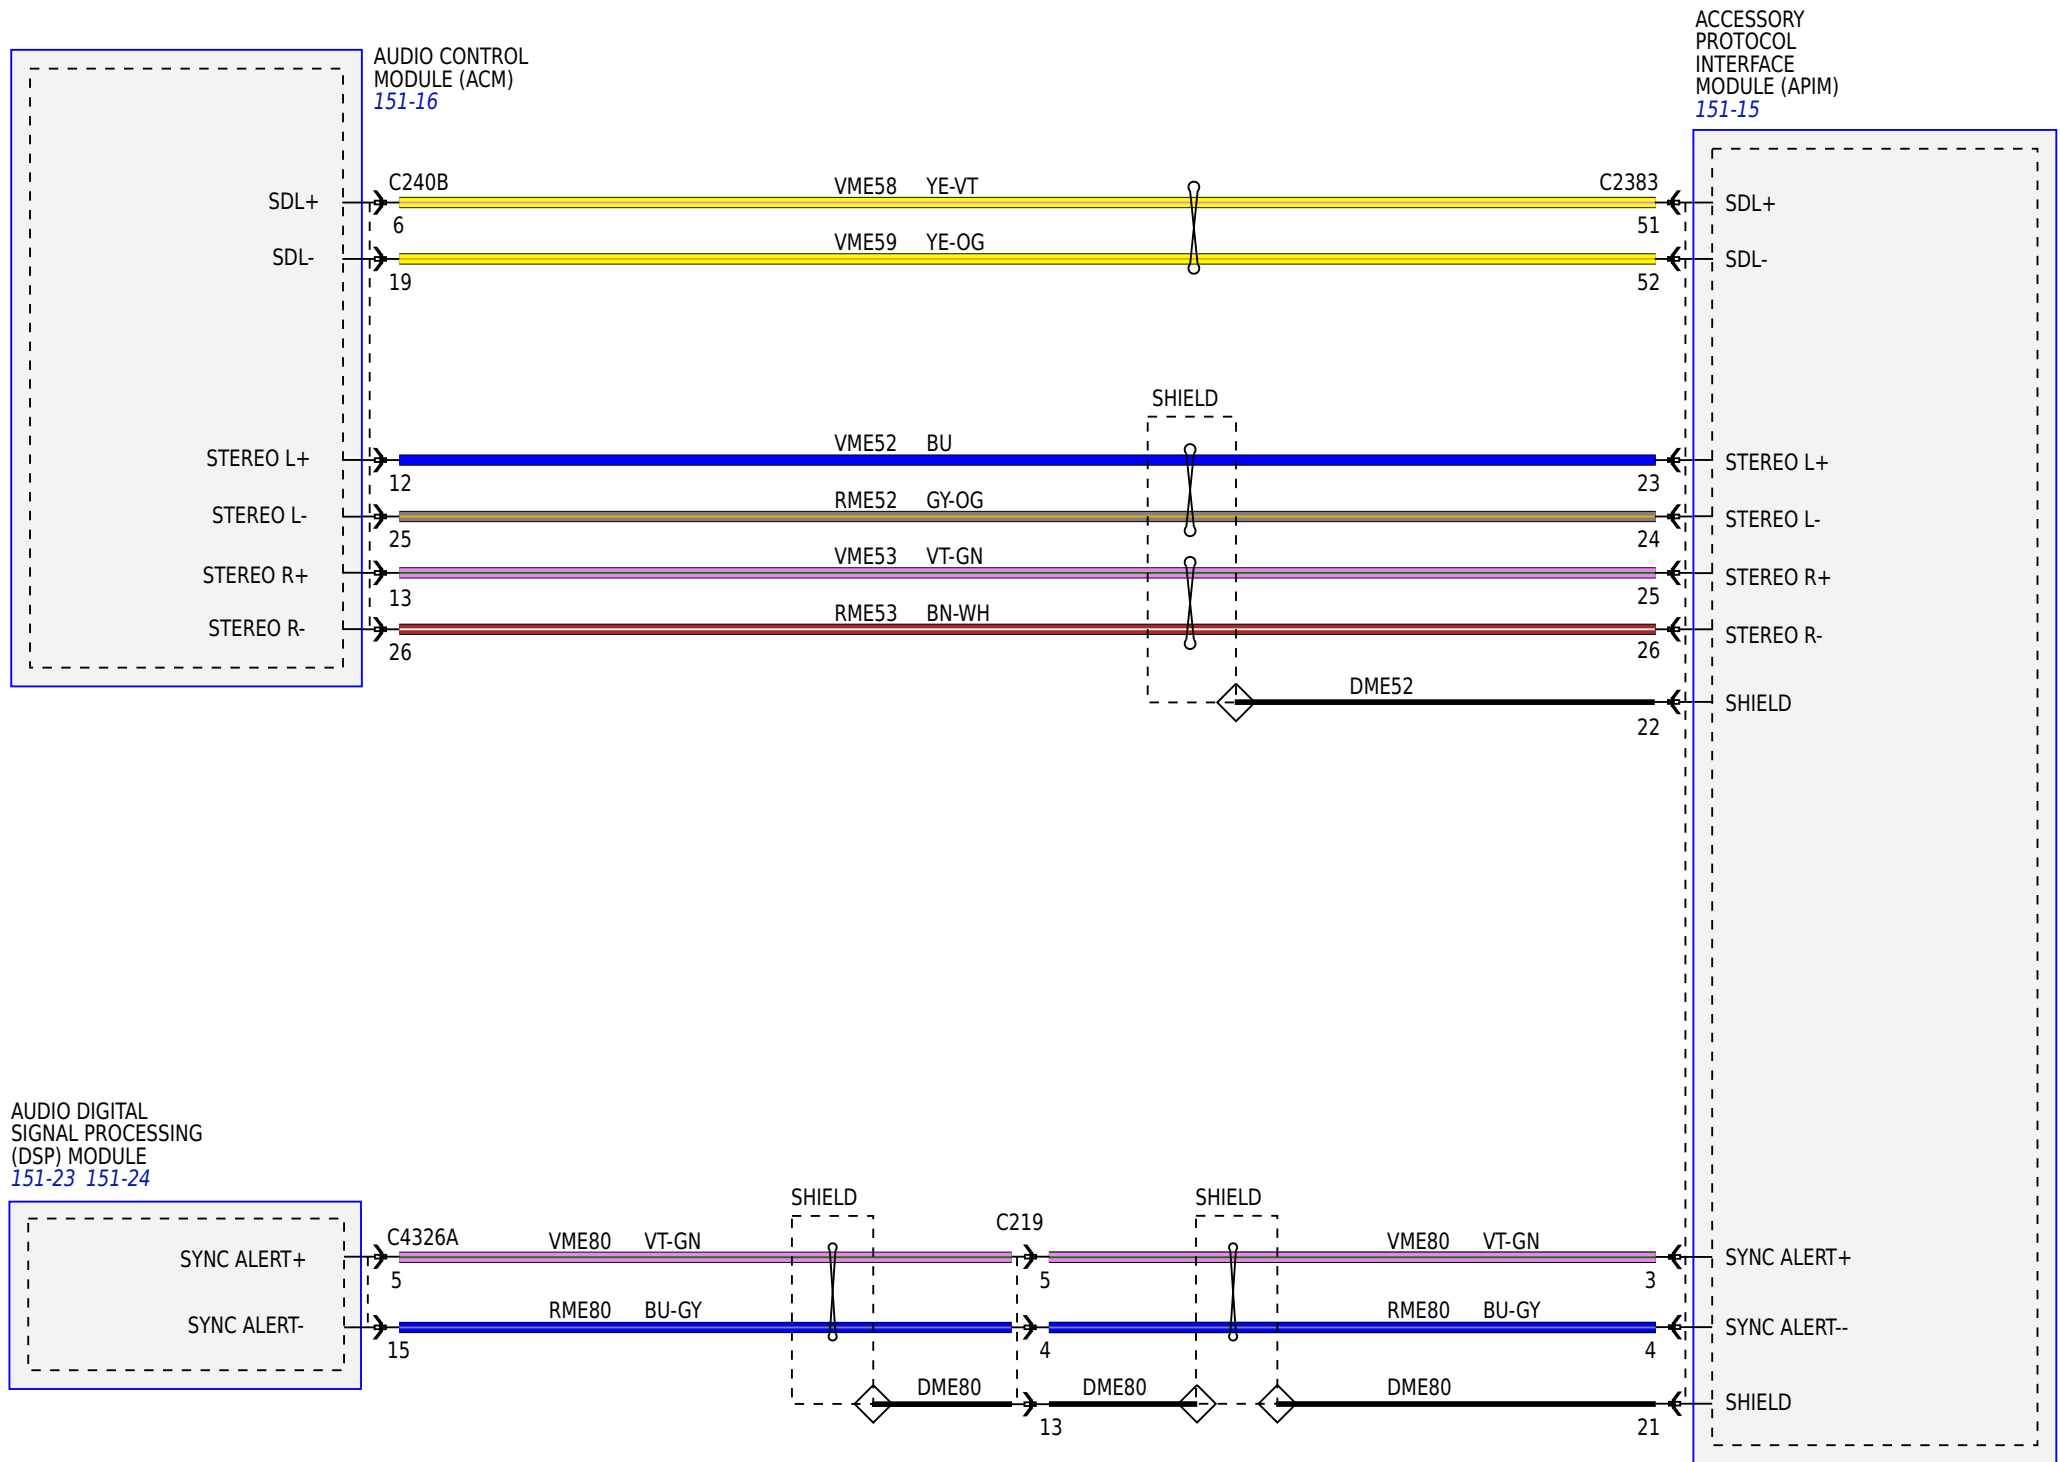

MICROPHONE

AUDIO INPUT JACK 151-19

SYNC GEN 2

SYNC GEN 2

SYNC GEN 2

SYNC GEN 2

BASE AUDIO
RH UPPER SWITCH

PREMIUM AUDIO
RH UPPER SWITCH

WITH SONY® SOUND
RH UPPER SWITCH