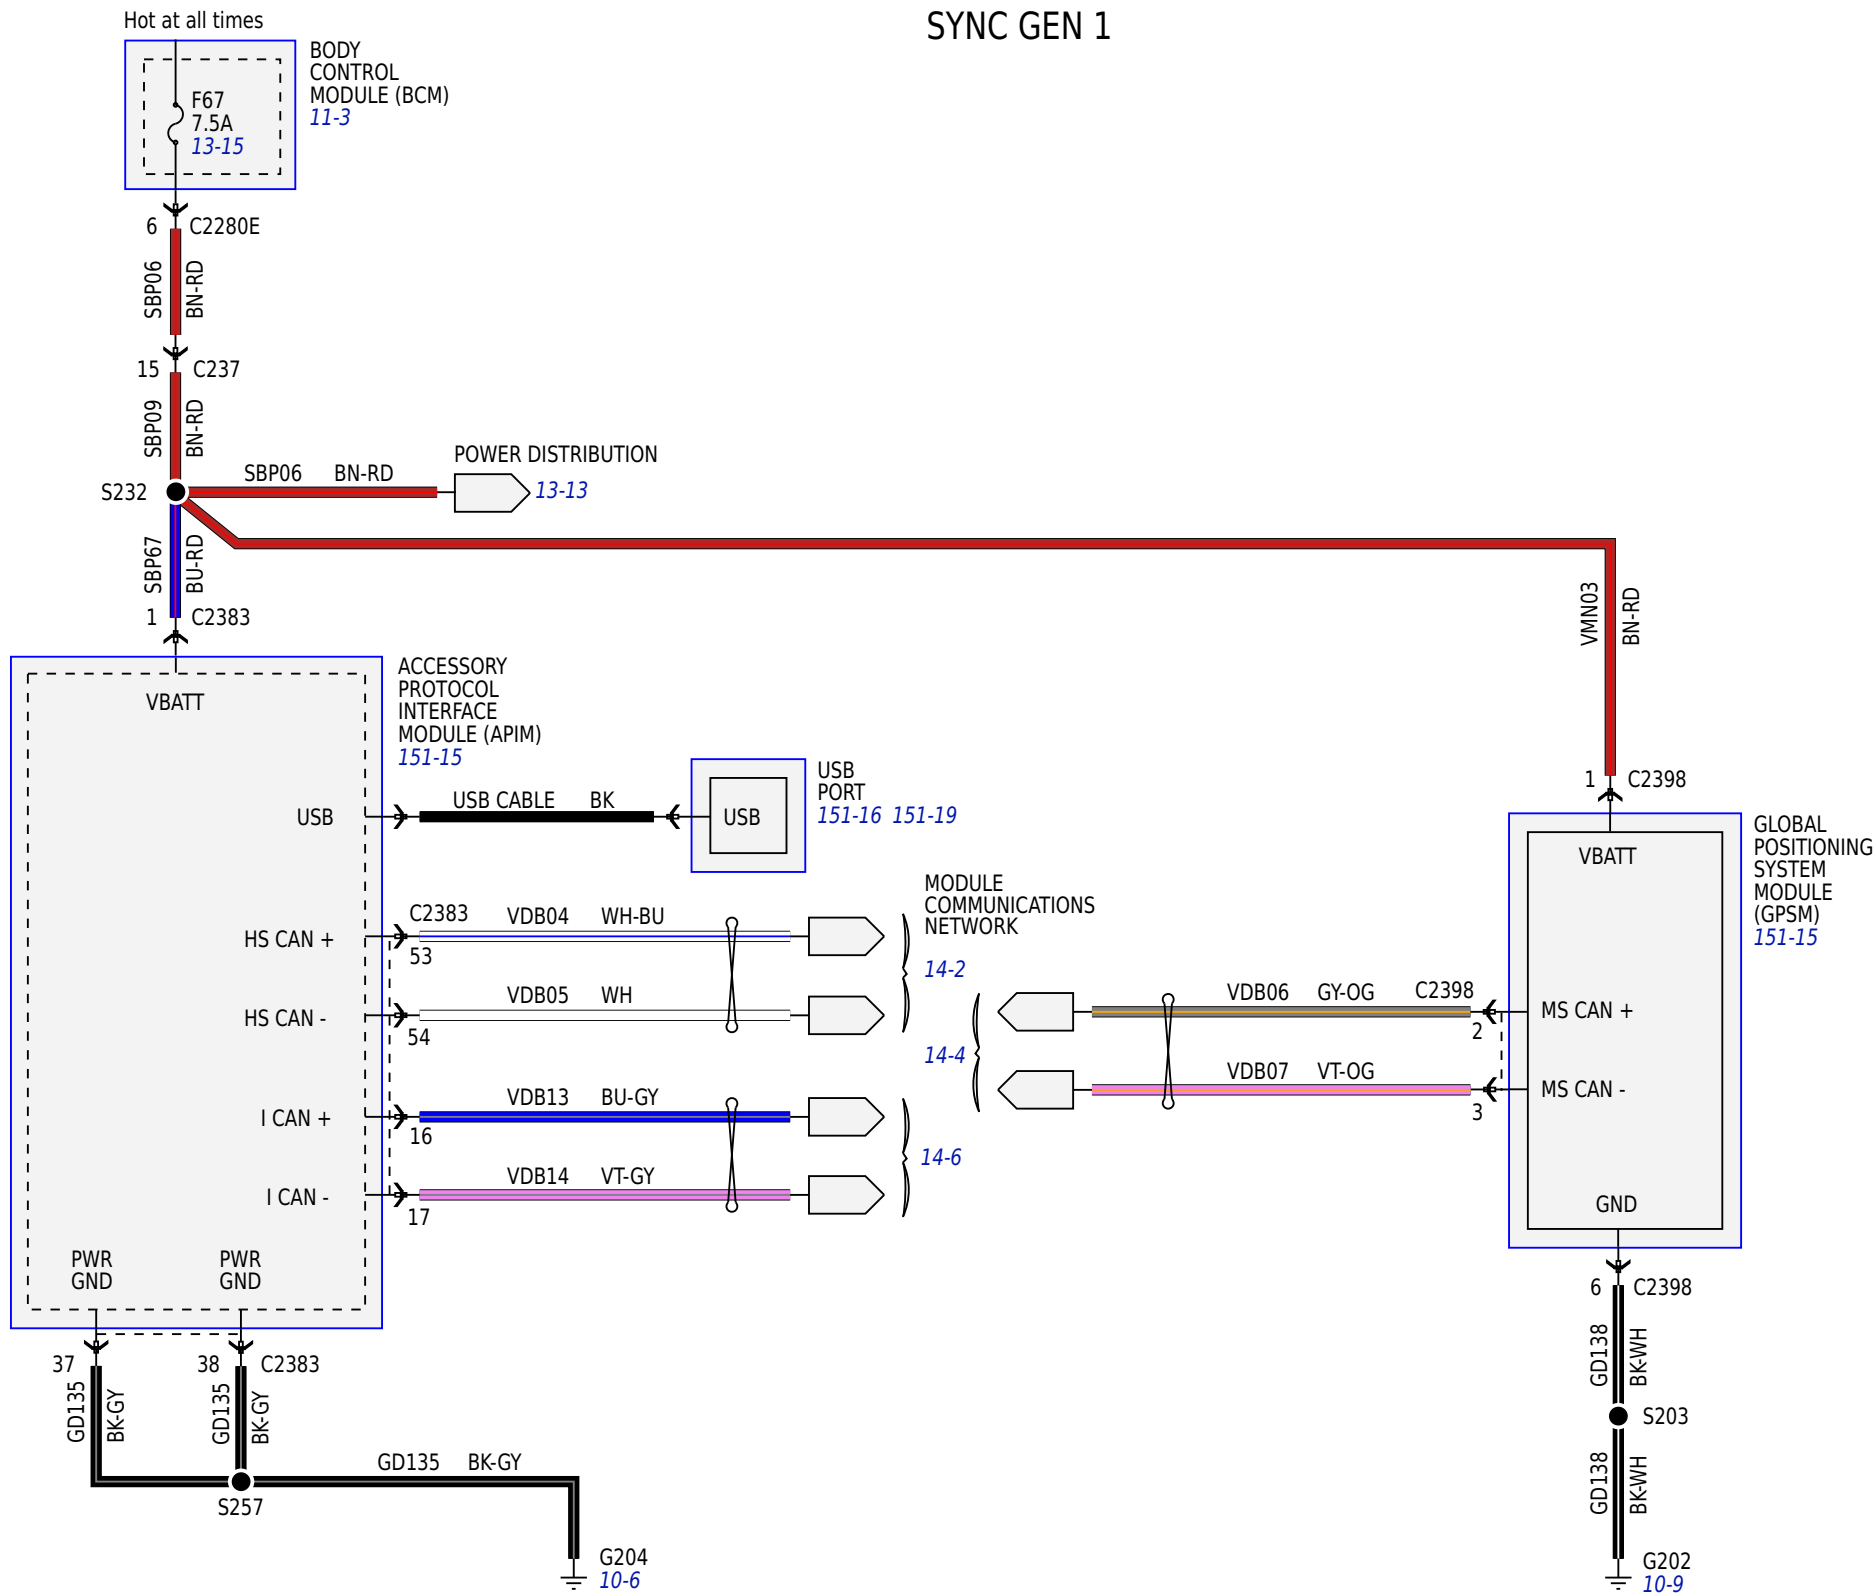

LHD

RHD

WITH SONY ® SOUND

WITH SONY® SOUND

SYNC GEN 1

SYNC GEN 1

ACCESSORY
PROTOCOL
INTERFACE
MODULE (APIM)
151-15

AUDIO CONTROL
MODULE (ACM)
151-16

MICROPHONE

AUDIO INPUT JACK 151-19

SYNC GEN 2

SYNC GEN 2

SYNC GEN 2

SYNC GEN 2

BASE AUDIO
RH UPPER SWITCH

PREMIUM AUDIO
RH UPPER SWITCH

WITH SONY® SOUND
RH UPPER SWITCH