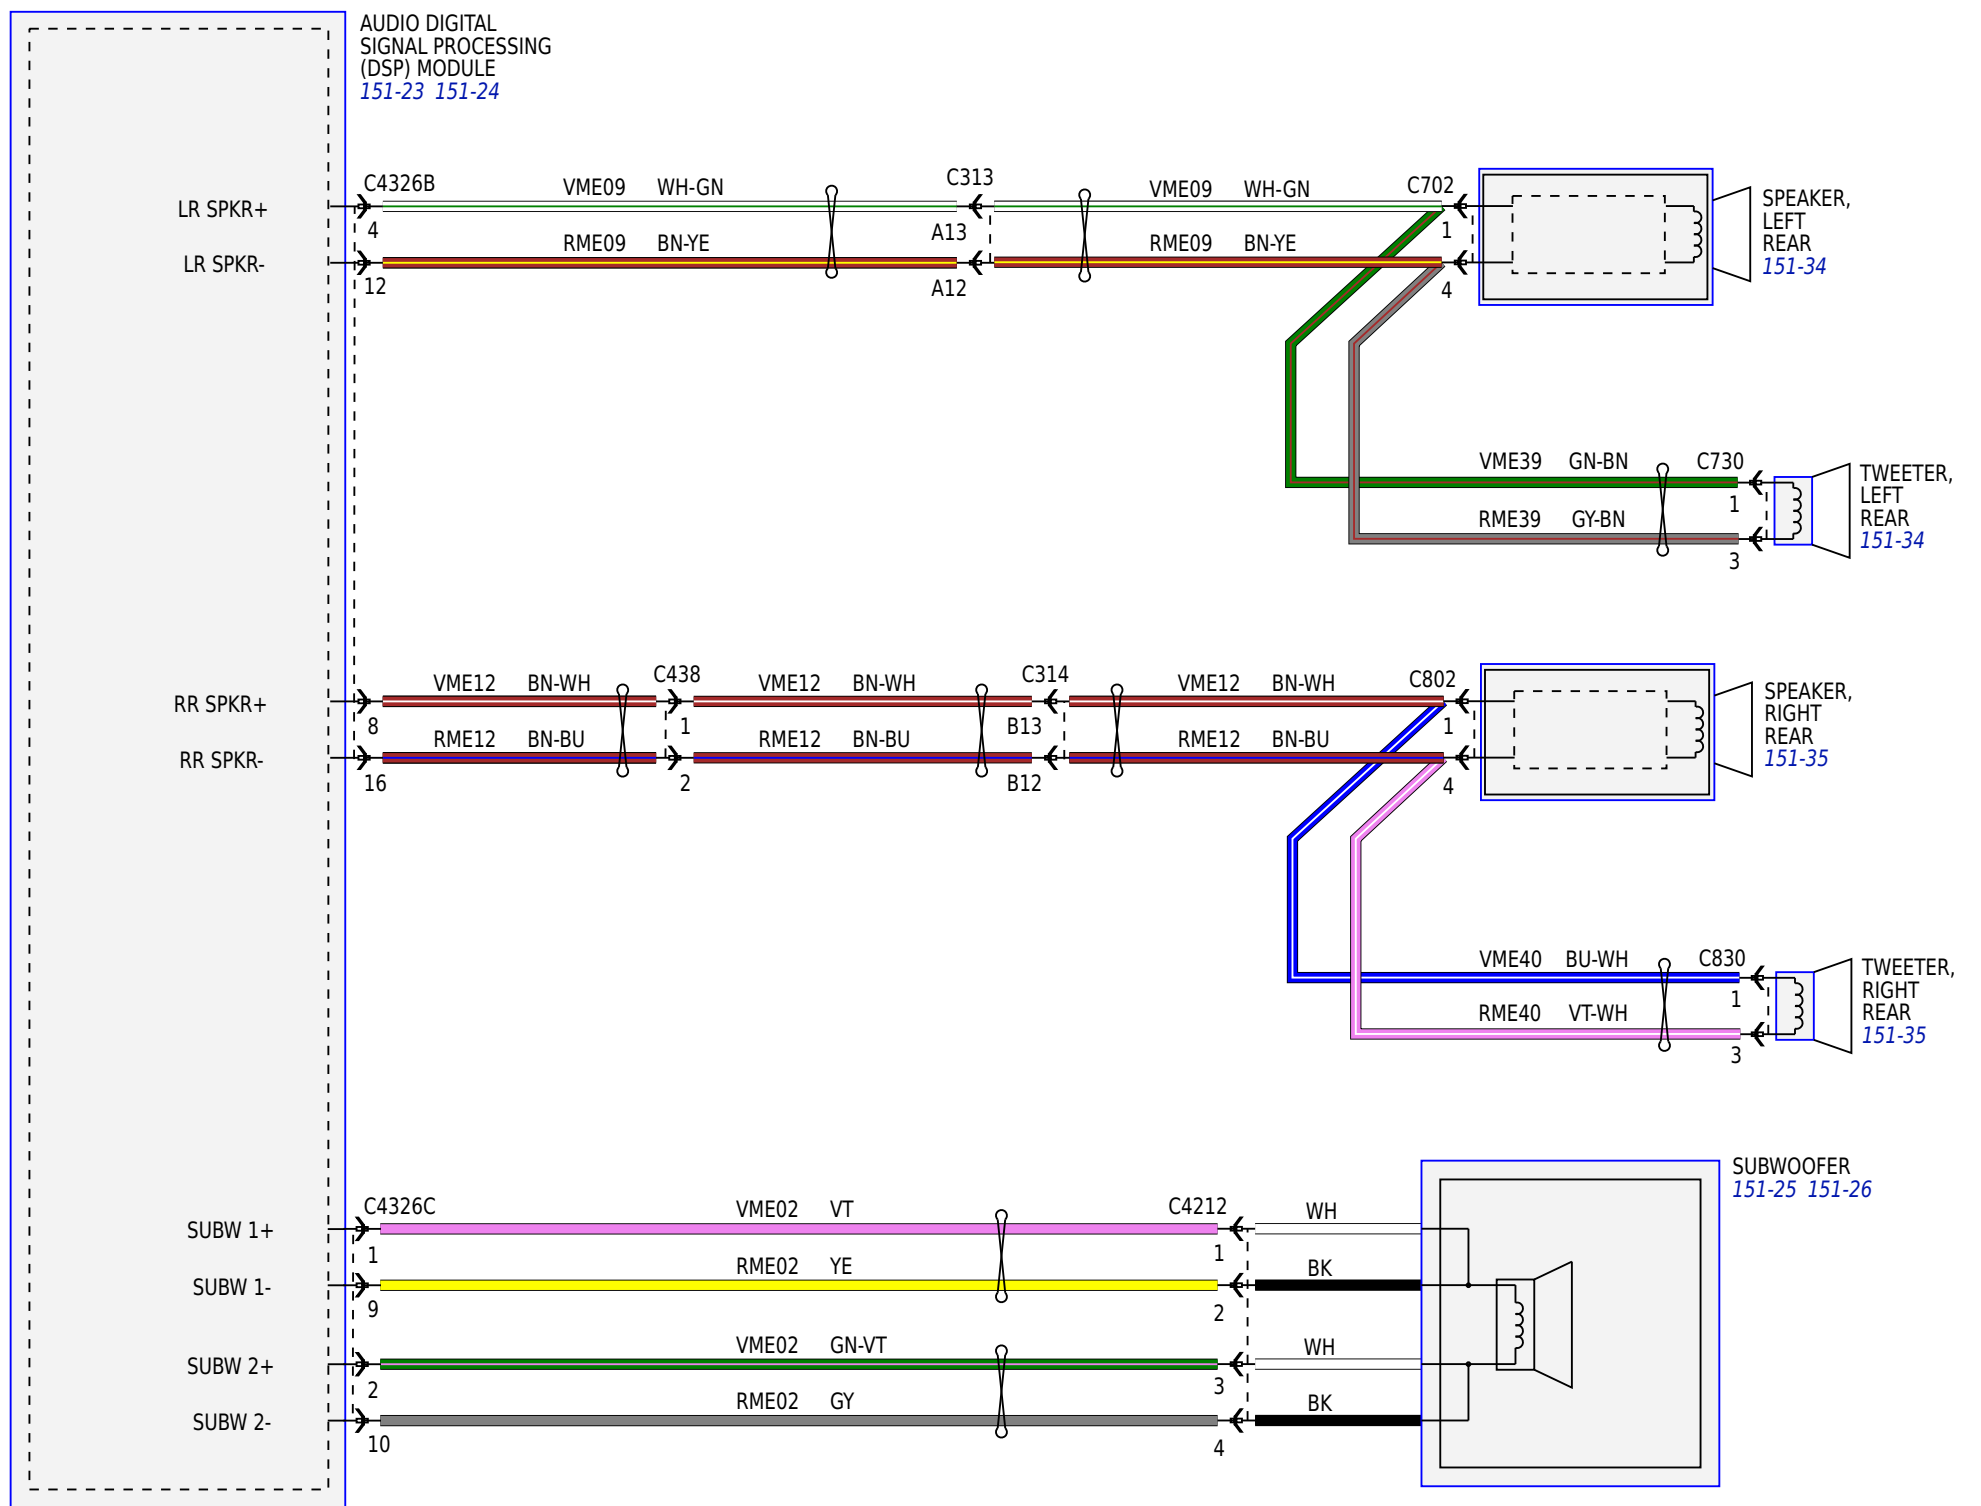

LHD

RHD

WITH SONY ® SOUND

WITH SONY® SOUND

SYNC GEN 1

SYNC GEN 1

ACCESSORY
PROTOCOL
INTERFACE
MODULE (APIM)
151-15

AUDIO CONTROL
MODULE (ACM)
151-16

MICROPHONE

AUDIO INPUT JACK 151-19

SYNC GEN 2

SYNC GEN 2

SYNC GEN 2

SYNC GEN 2

BASE AUDIO
RH UPPER SWITCH

PREMIUM AUDIO
RH UPPER SWITCH

WITH SONY® SOUND
RH UPPER SWITCH