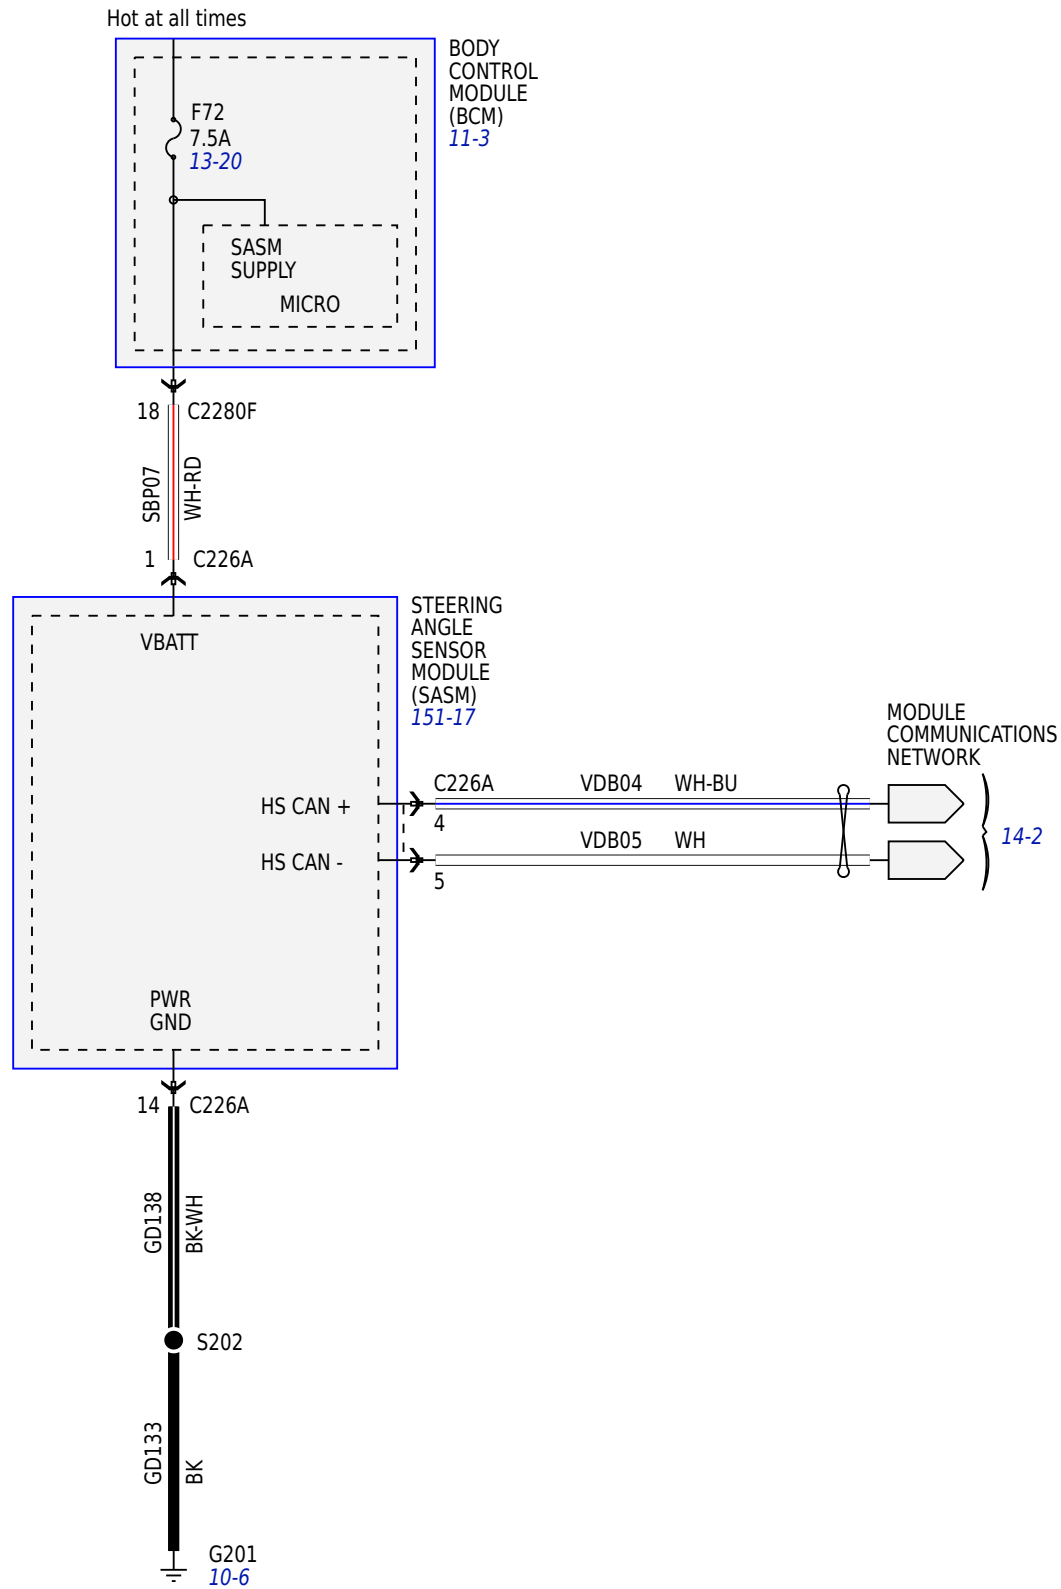

MICROPHONE

AUDIO INPUT JACK 151-19

SYNC GEN 2

SYNC GEN 2

SYNC GEN 2

SYNC GEN 2

BASE AUDIO
RH UPPER SWITCH

PREMIUM AUDIO
RH UPPER SWITCH

WITH SONY® SOUND
RH UPPER SWITCH