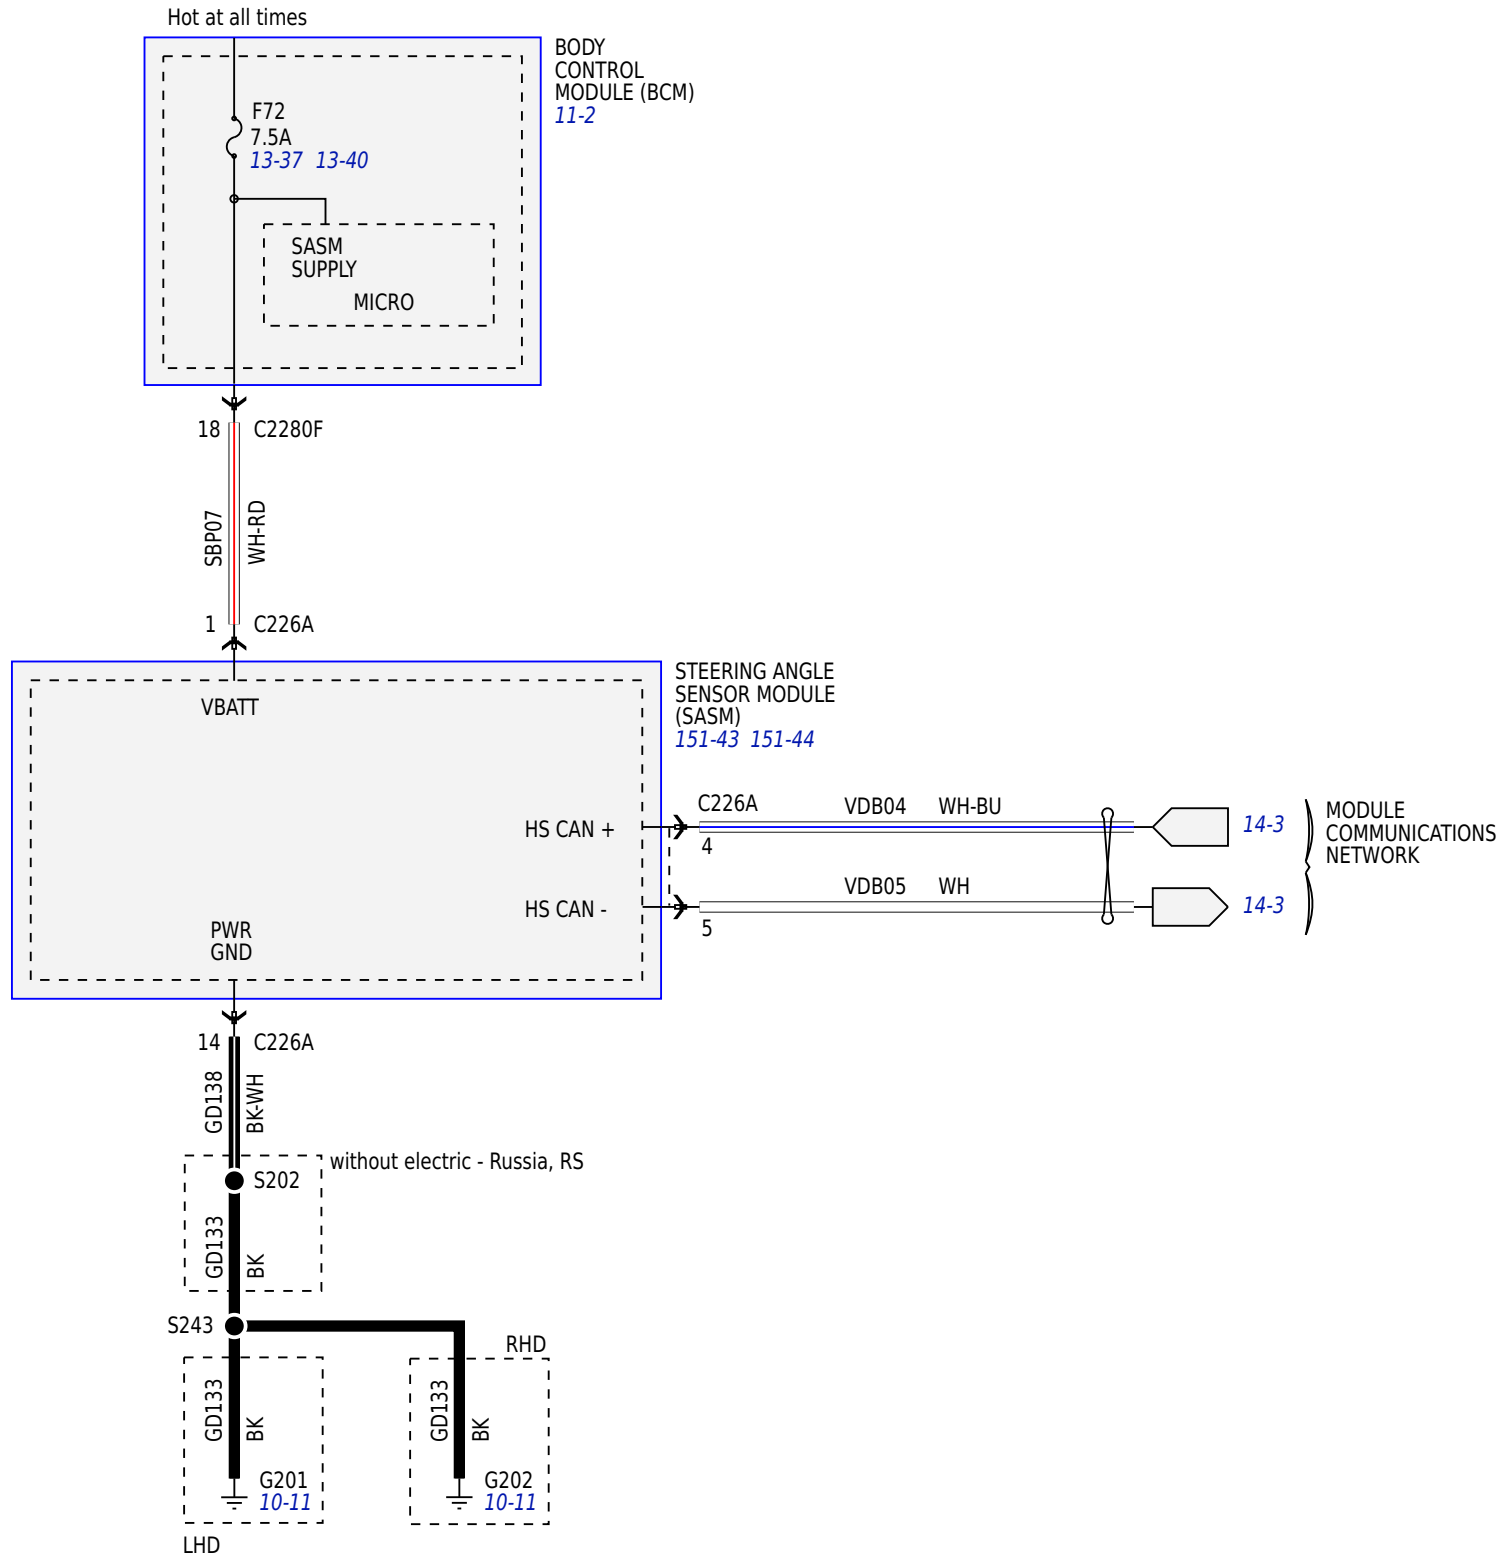

LHD

RHD

WITH SONY ® SOUND

WITH SONY® SOUND

SYNC GEN 1

SYNC GEN 1

ACCESSORY
PROTOCOL
INTERFACE
MODULE (APIM)
151-15

AUDIO CONTROL
MODULE (ACM)
151-16

MICROPHONE

AUDIO INPUT JACK 151-19

SYNC GEN 2

SYNC GEN 2

SYNC GEN 2

SYNC GEN 2

BASE AUDIO
RH UPPER SWITCH

PREMIUM AUDIO
RH UPPER SWITCH