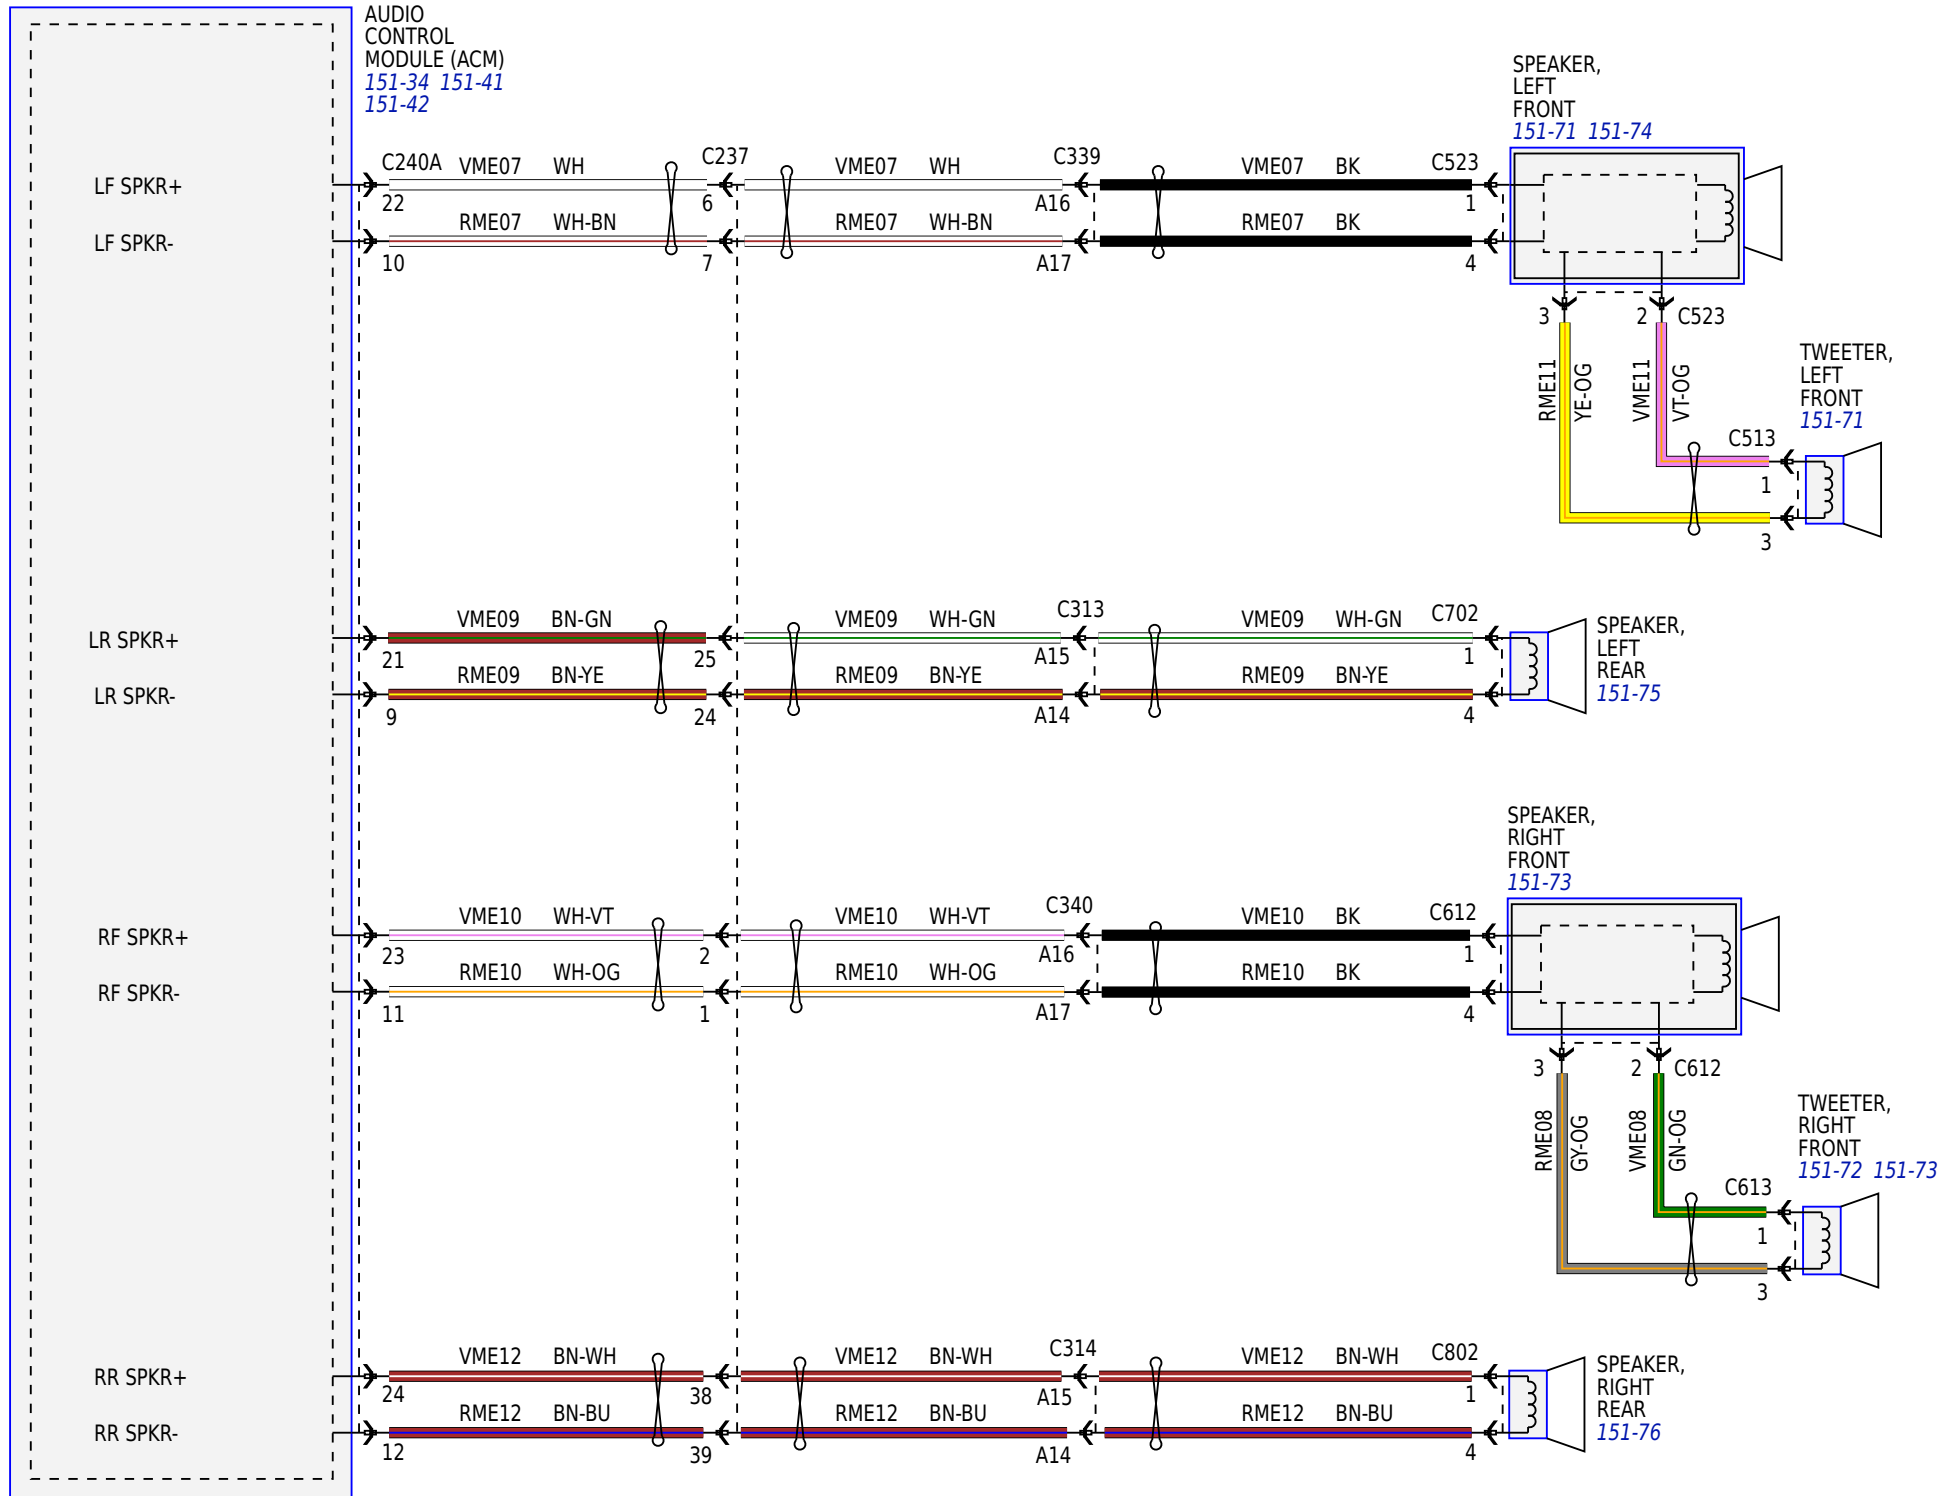

LHD

RHD

WITH SONY ® SOUND

WITH SONY® SOUND

SYNC GEN 1

SYNC GEN 1

ACCESSORY
PROTOCOL
INTERFACE
MODULE (APIM)
151-15

AUDIO CONTROL
MODULE (ACM)
151-16

MICROPHONE

AUDIO INPUT JACK 151-19

SYNC GEN 2

SYNC GEN 2

SYNC GEN 2

SYNC GEN 2

BASE AUDIO
RH UPPER SWITCH

PREMIUM AUDIO
RH UPPER SWITCH

WITH SONY® SOUND
RH UPPER SWITCH