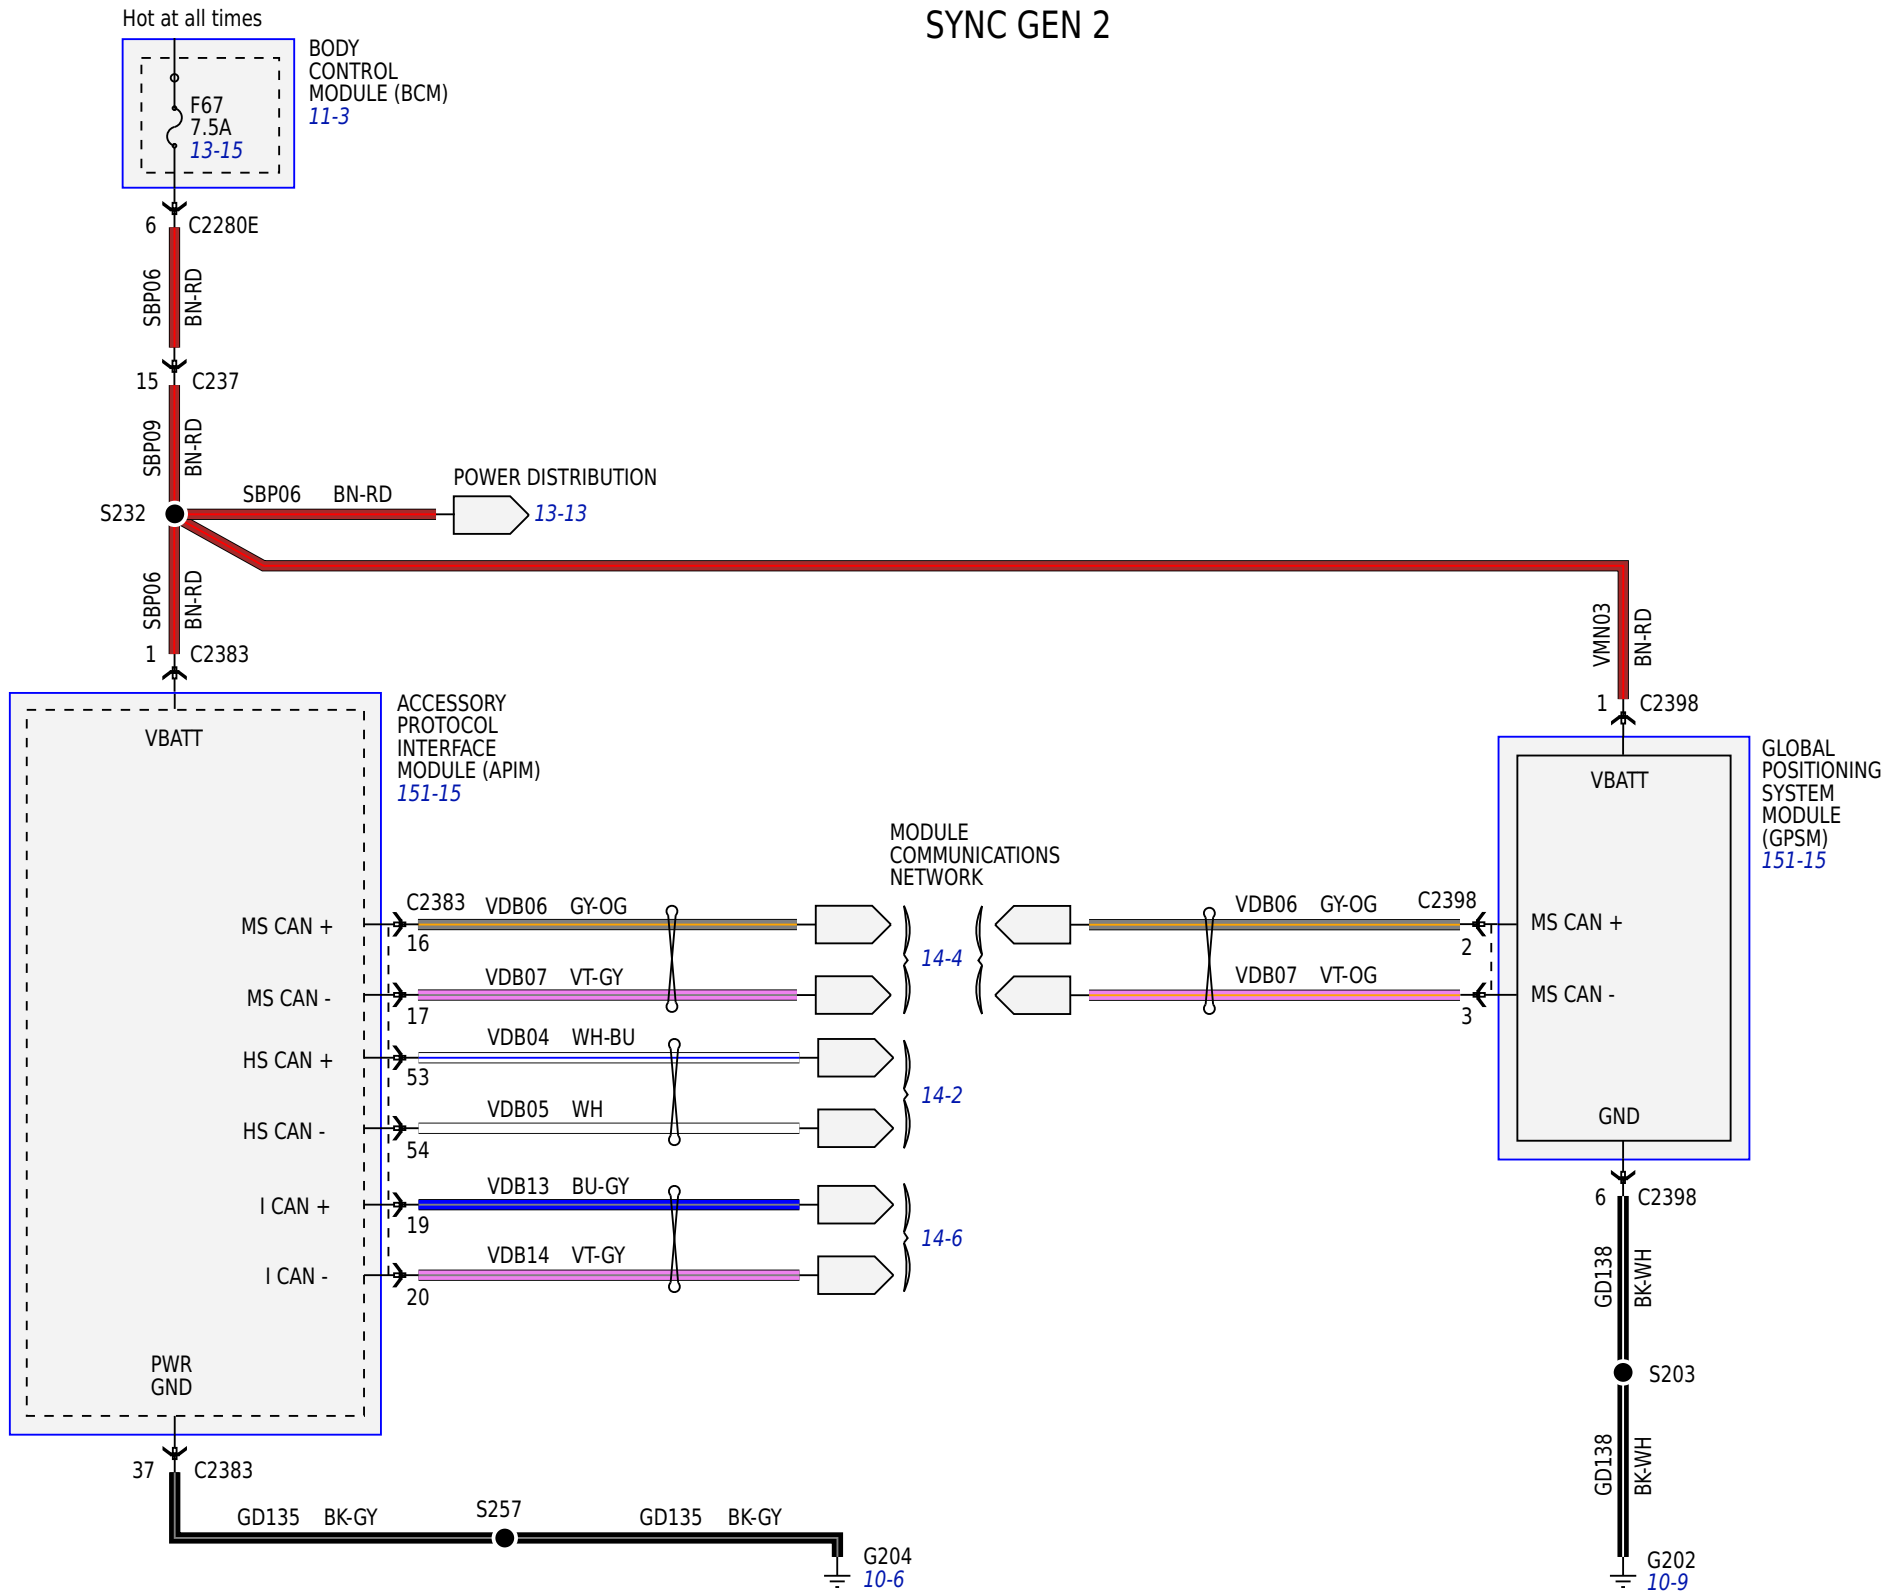

LHD

RHD

WITH SONY ® SOUND

WITH SONY® SOUND

SYNC GEN 1

SYNC GEN 1

ACCESSORY
PROTOCOL
INTERFACE
MODULE (APIM)
151-15

AUDIO CONTROL
MODULE (ACM)
151-16

MICROPHONE

AUDIO INPUT JACK 151-19

SYNC GEN 2

SYNC GEN 2

SYNC GEN 2

SYNC GEN 2

BASE AUDIO
RH UPPER SWITCH

PREMIUM AUDIO
RH UPPER SWITCH

WITH SONY® SOUND
RH UPPER SWITCH