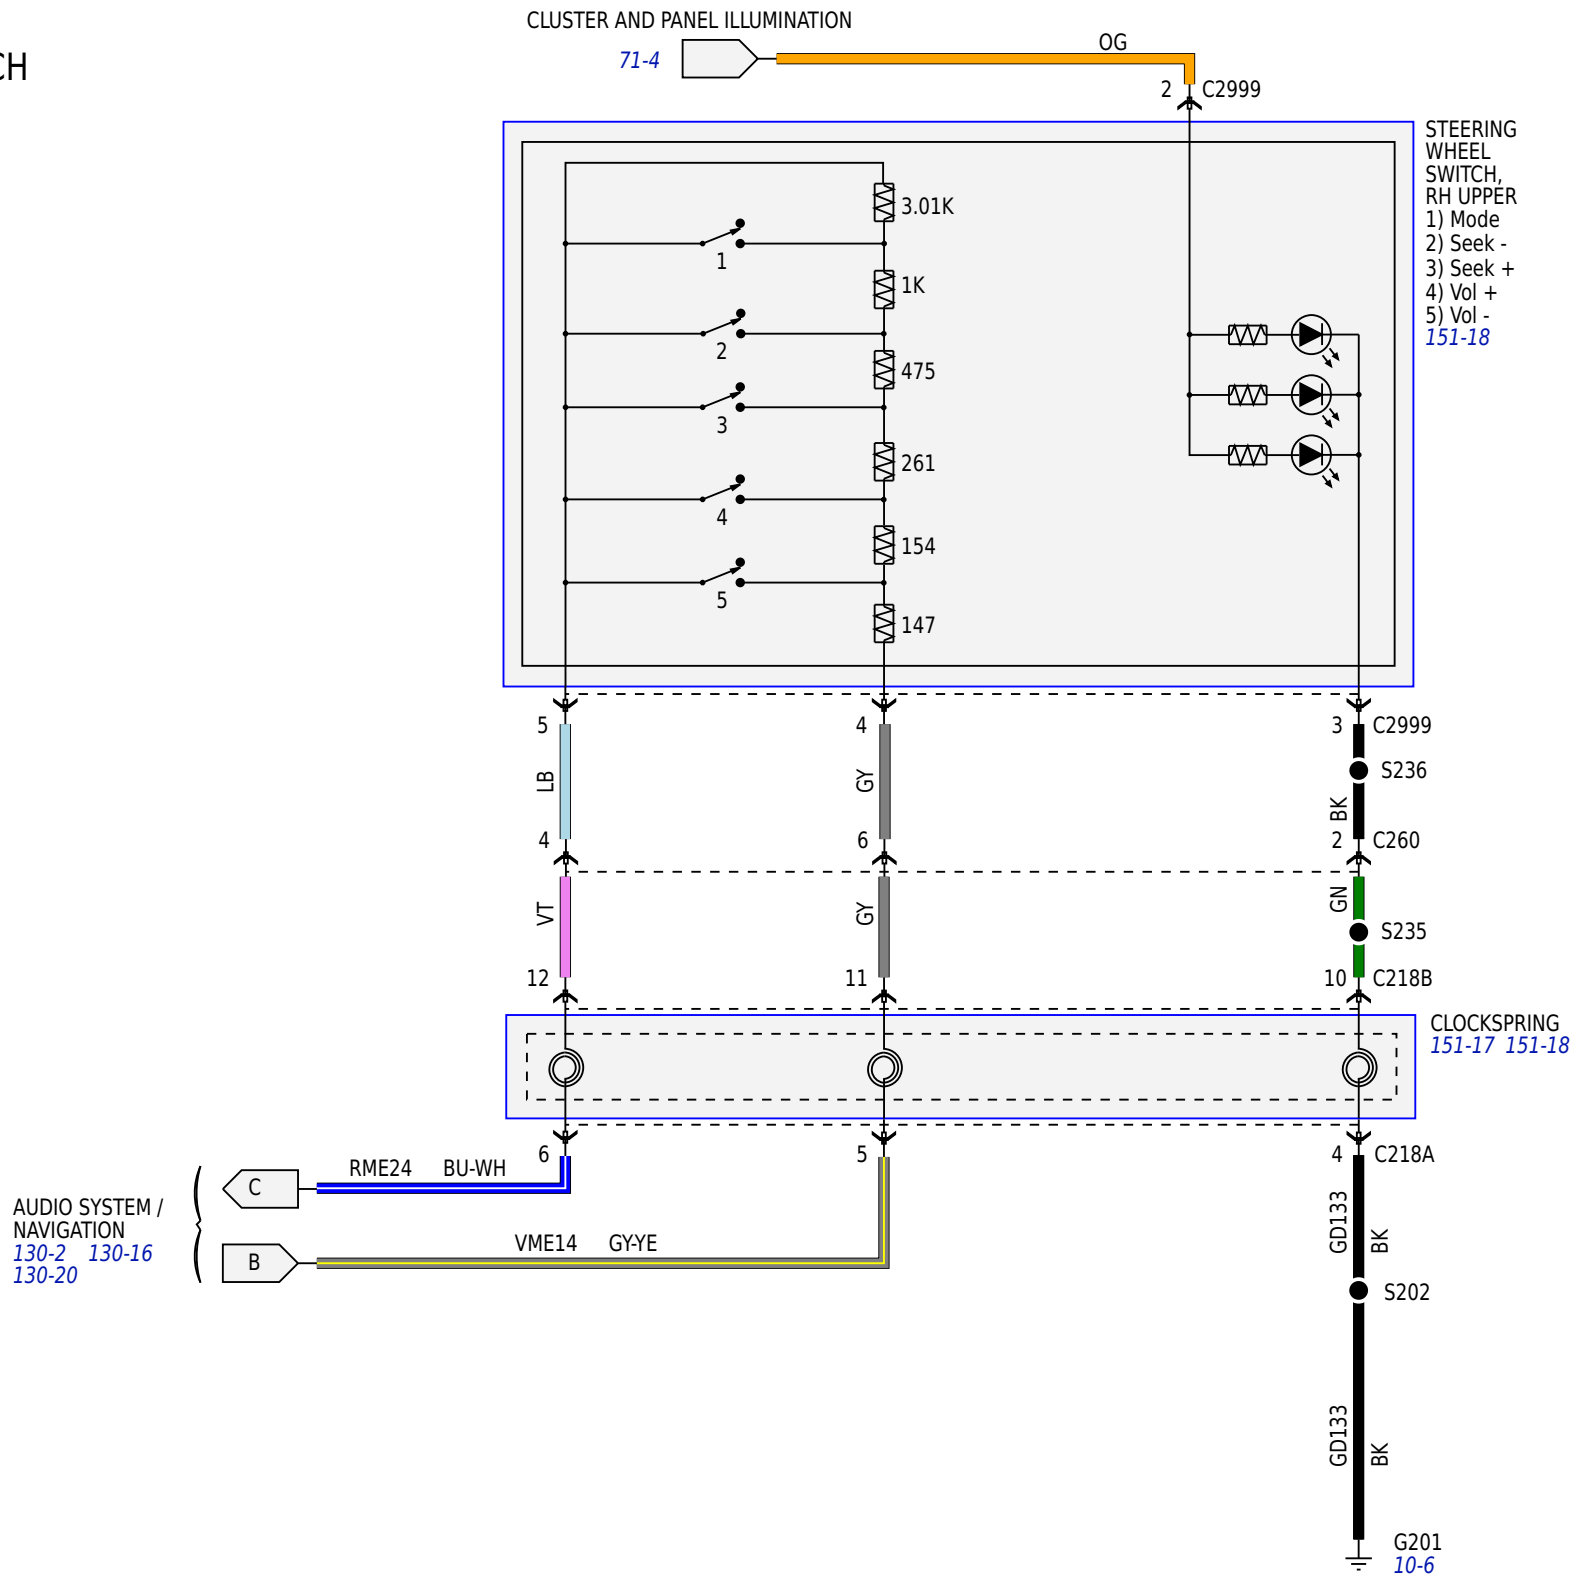

MICROPHONE

AUDIO INPUT JACK 151-19

SYNC GEN 2

SYNC GEN 2

SYNC GEN 2

SYNC GEN 2

BASE AUDIO
RH UPPER SWITCH

PREMIUM AUDIO
RH UPPER SWITCH

WITH SONY® SOUND
RH UPPER SWITCH