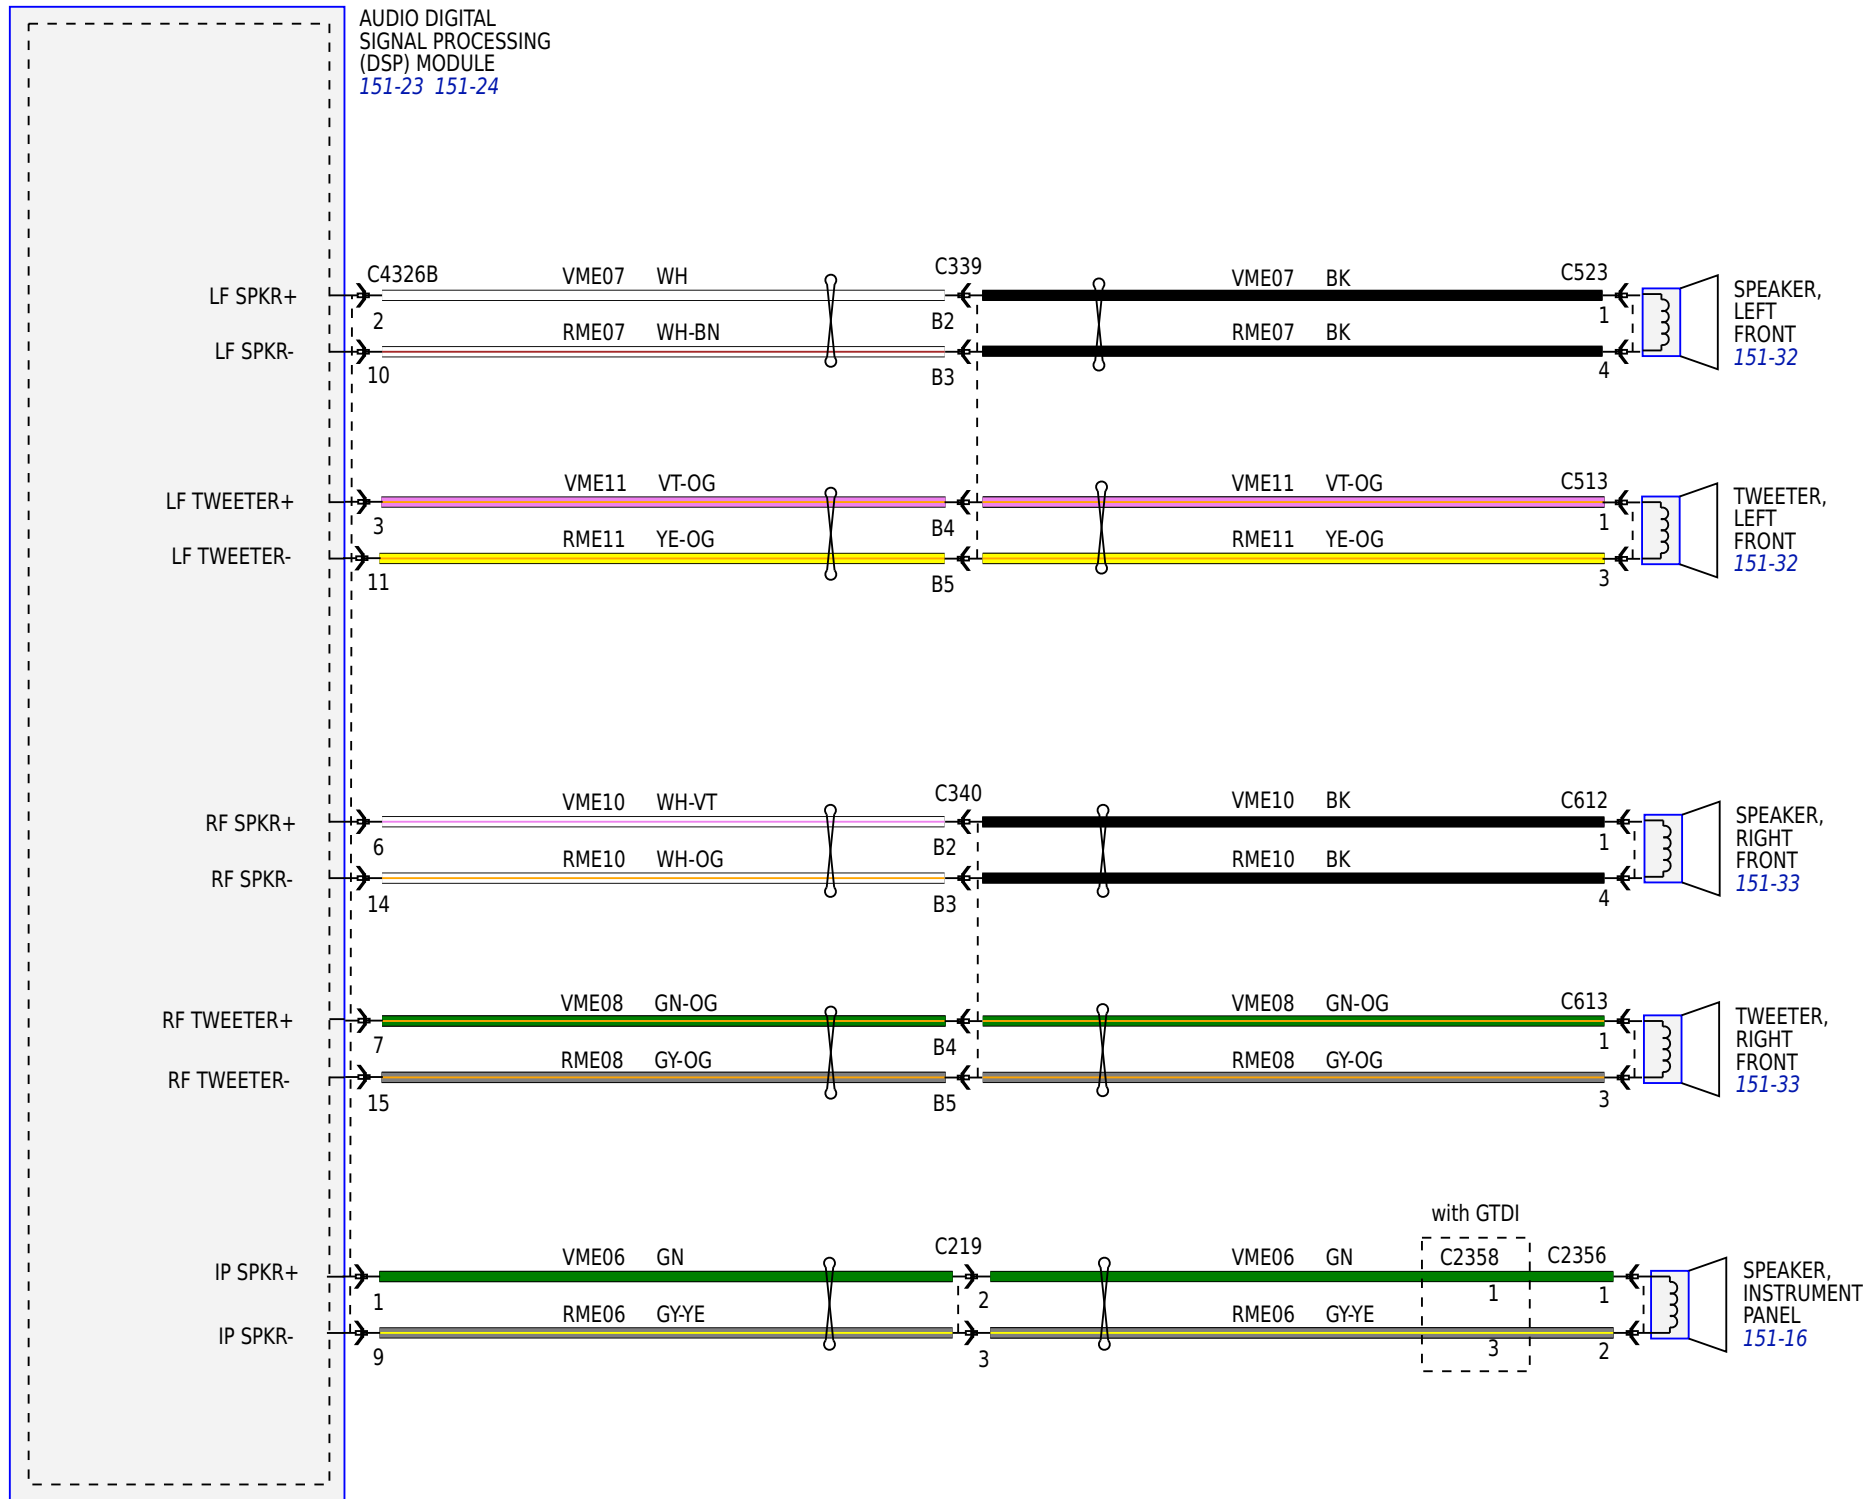

LHD

RHD

WITH SONY ® SOUND

WITH SONY® SOUND

SYNC GEN 1

SYNC GEN 1

ACCESSORY
PROTOCOL
INTERFACE
MODULE (APIM)
151-15

AUDIO CONTROL
MODULE (ACM)
151-16

MICROPHONE

AUDIO INPUT JACK 151-19

SYNC GEN 2

SYNC GEN 2

SYNC GEN 2

SYNC GEN 2

BASE AUDIO
RH UPPER SWITCH

PREMIUM AUDIO
RH UPPER SWITCH

WITH SONY® SOUND
RH UPPER SWITCH