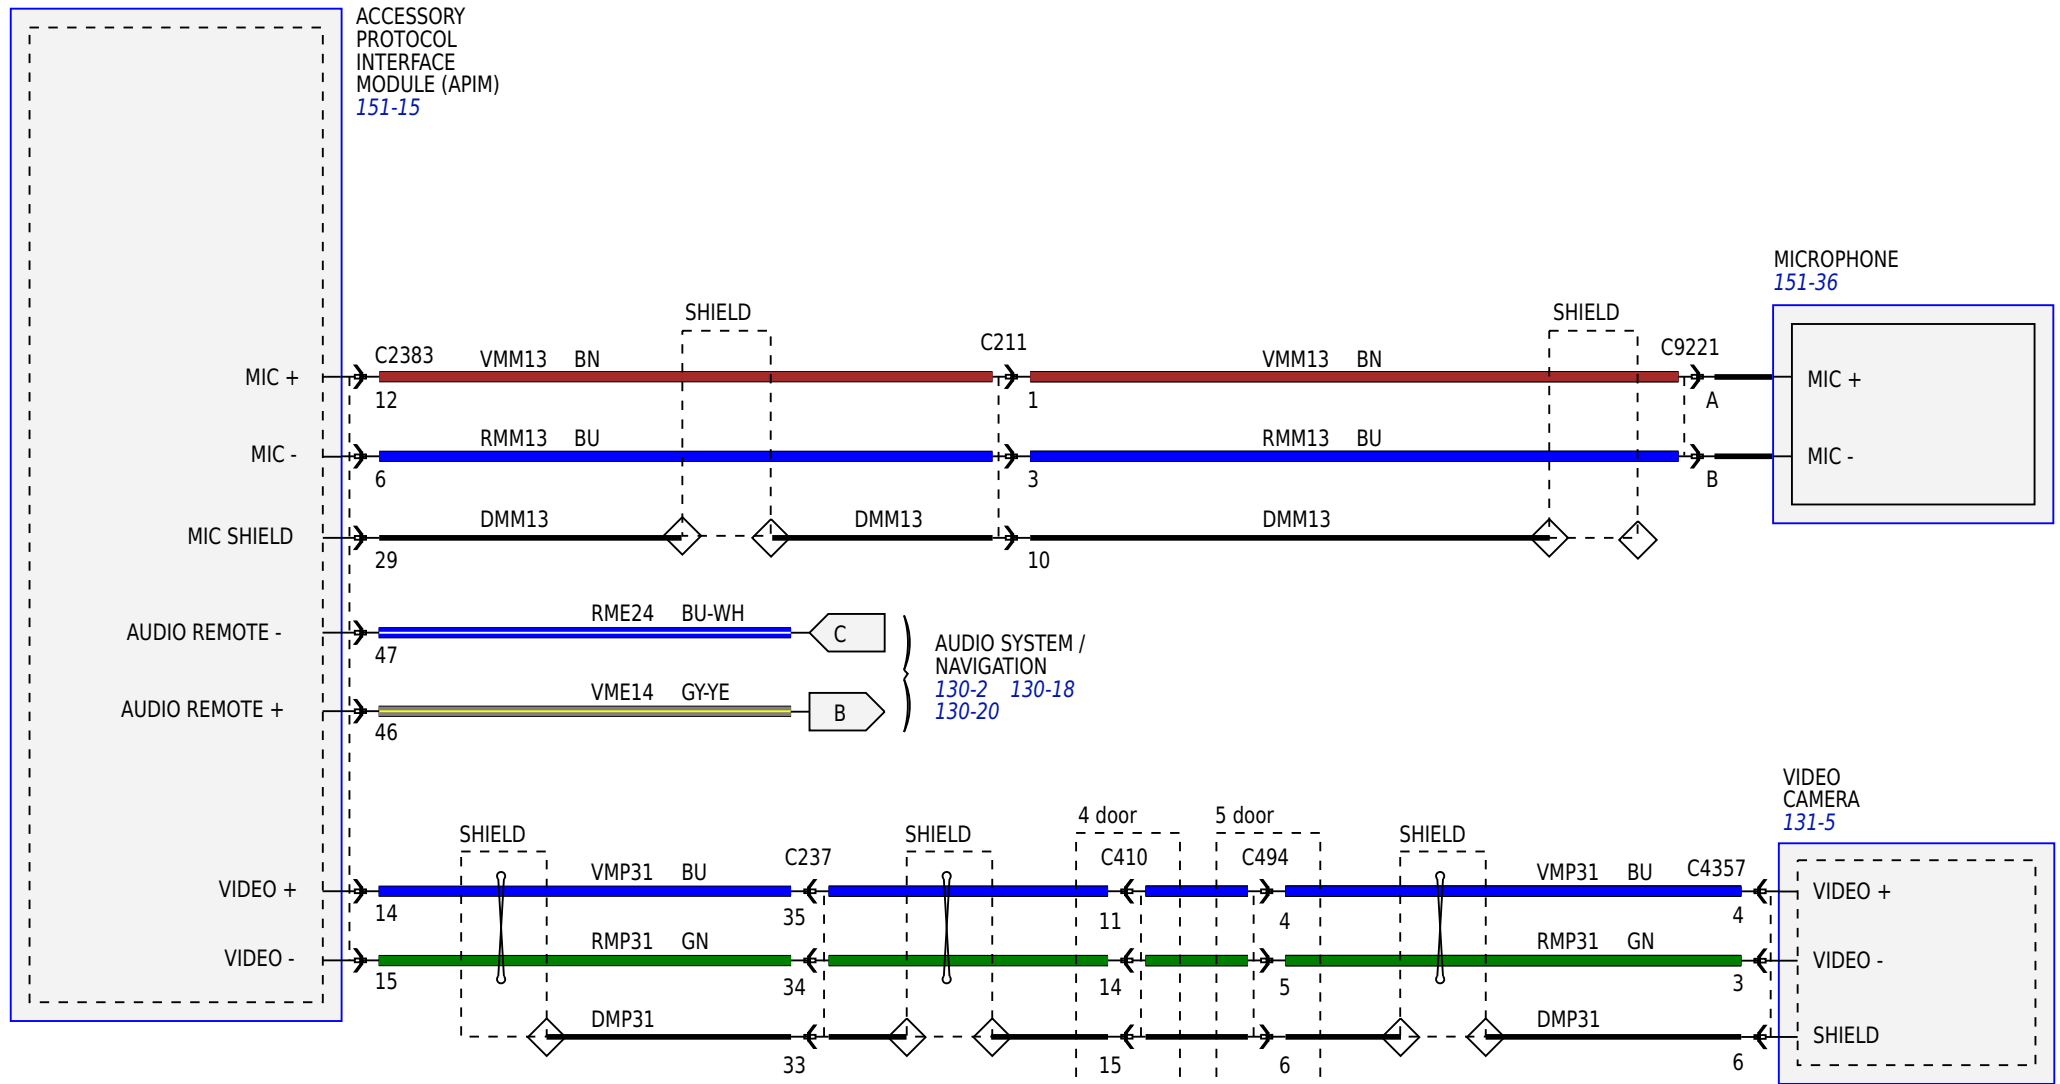

LHD

RHD

WITH SONY ® SOUND

WITH SONY® SOUND

SYNC GEN 1

SYNC GEN 1

ACCESSORY
PROTOCOL
INTERFACE
MODULE (APIM)
151-15

AUDIO CONTROL
MODULE (ACM)
151-16

MICROPHONE

AUDIO INPUT JACK 151-19

SYNC GEN 2

SYNC GEN 2

SYNC GEN 2

SYNC GEN 2

BASE AUDIO
RH UPPER SWITCH

PREMIUM AUDIO
RH UPPER SWITCH

WITH SONY® SOUND
RH UPPER SWITCH