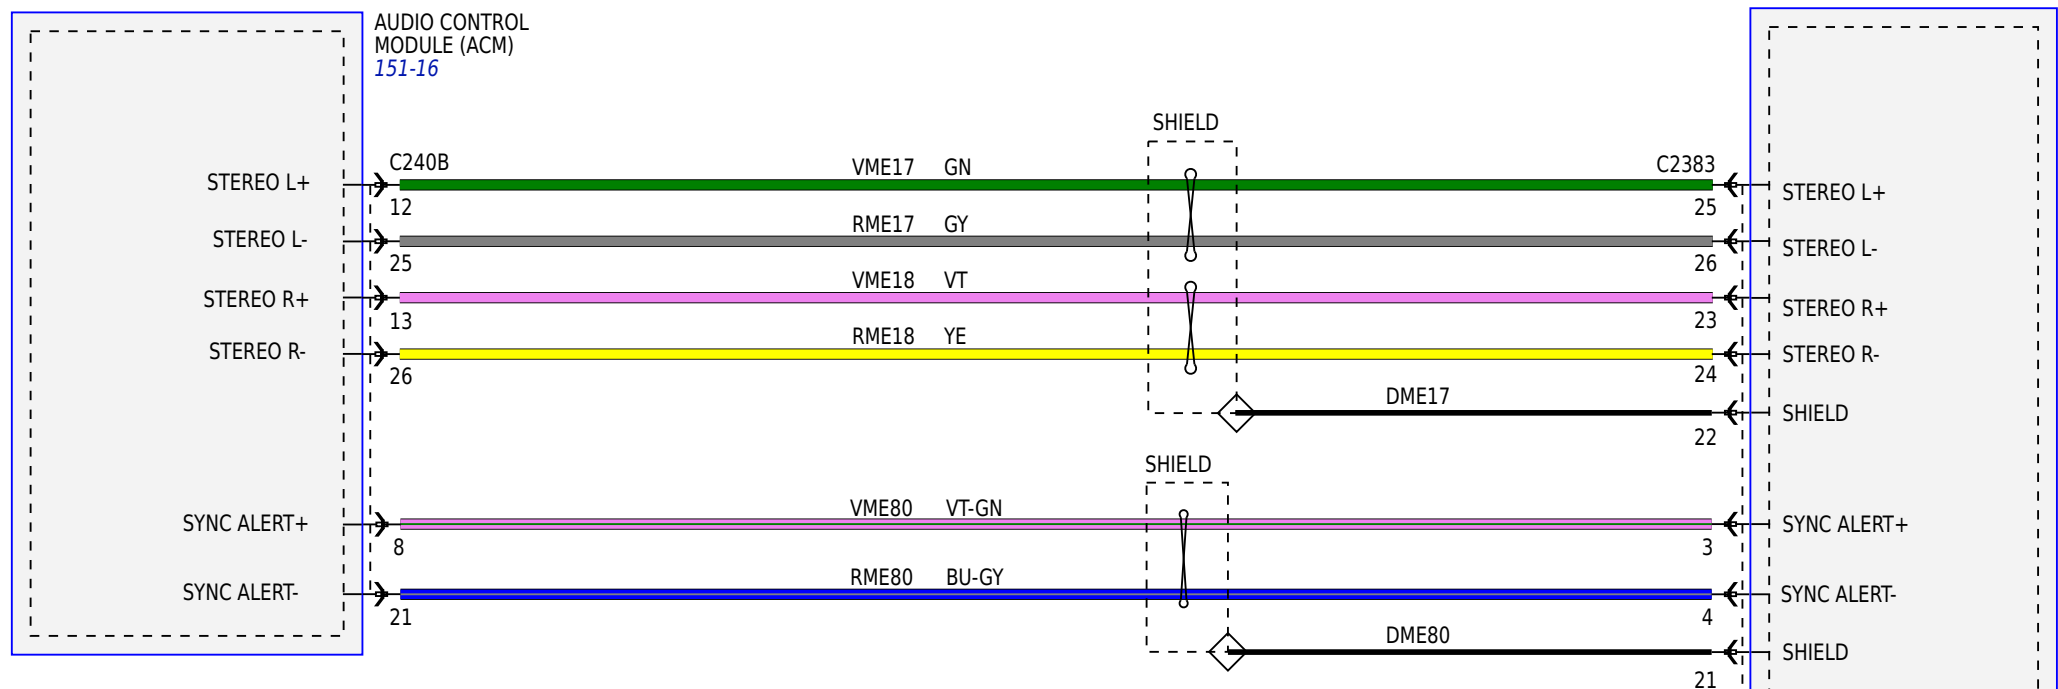

LHD

RHD

WITH SONY ® SOUND

WITH SONY® SOUND

SYNC GEN 1

SYNC GEN 1

ACCESSORY
PROTOCOL
INTERFACE
MODULE (APIM)
151-15

AUDIO CONTROL
MODULE (ACM)
151-16

MICROPHONE

AUDIO INPUT JACK 151-19

SYNC GEN 2

SYNC GEN 2

SYNC GEN 2

SYNC GEN 2

BASE AUDIO
RH UPPER SWITCH

PREMIUM AUDIO
RH UPPER SWITCH

WITH SONY® SOUND
RH UPPER SWITCH