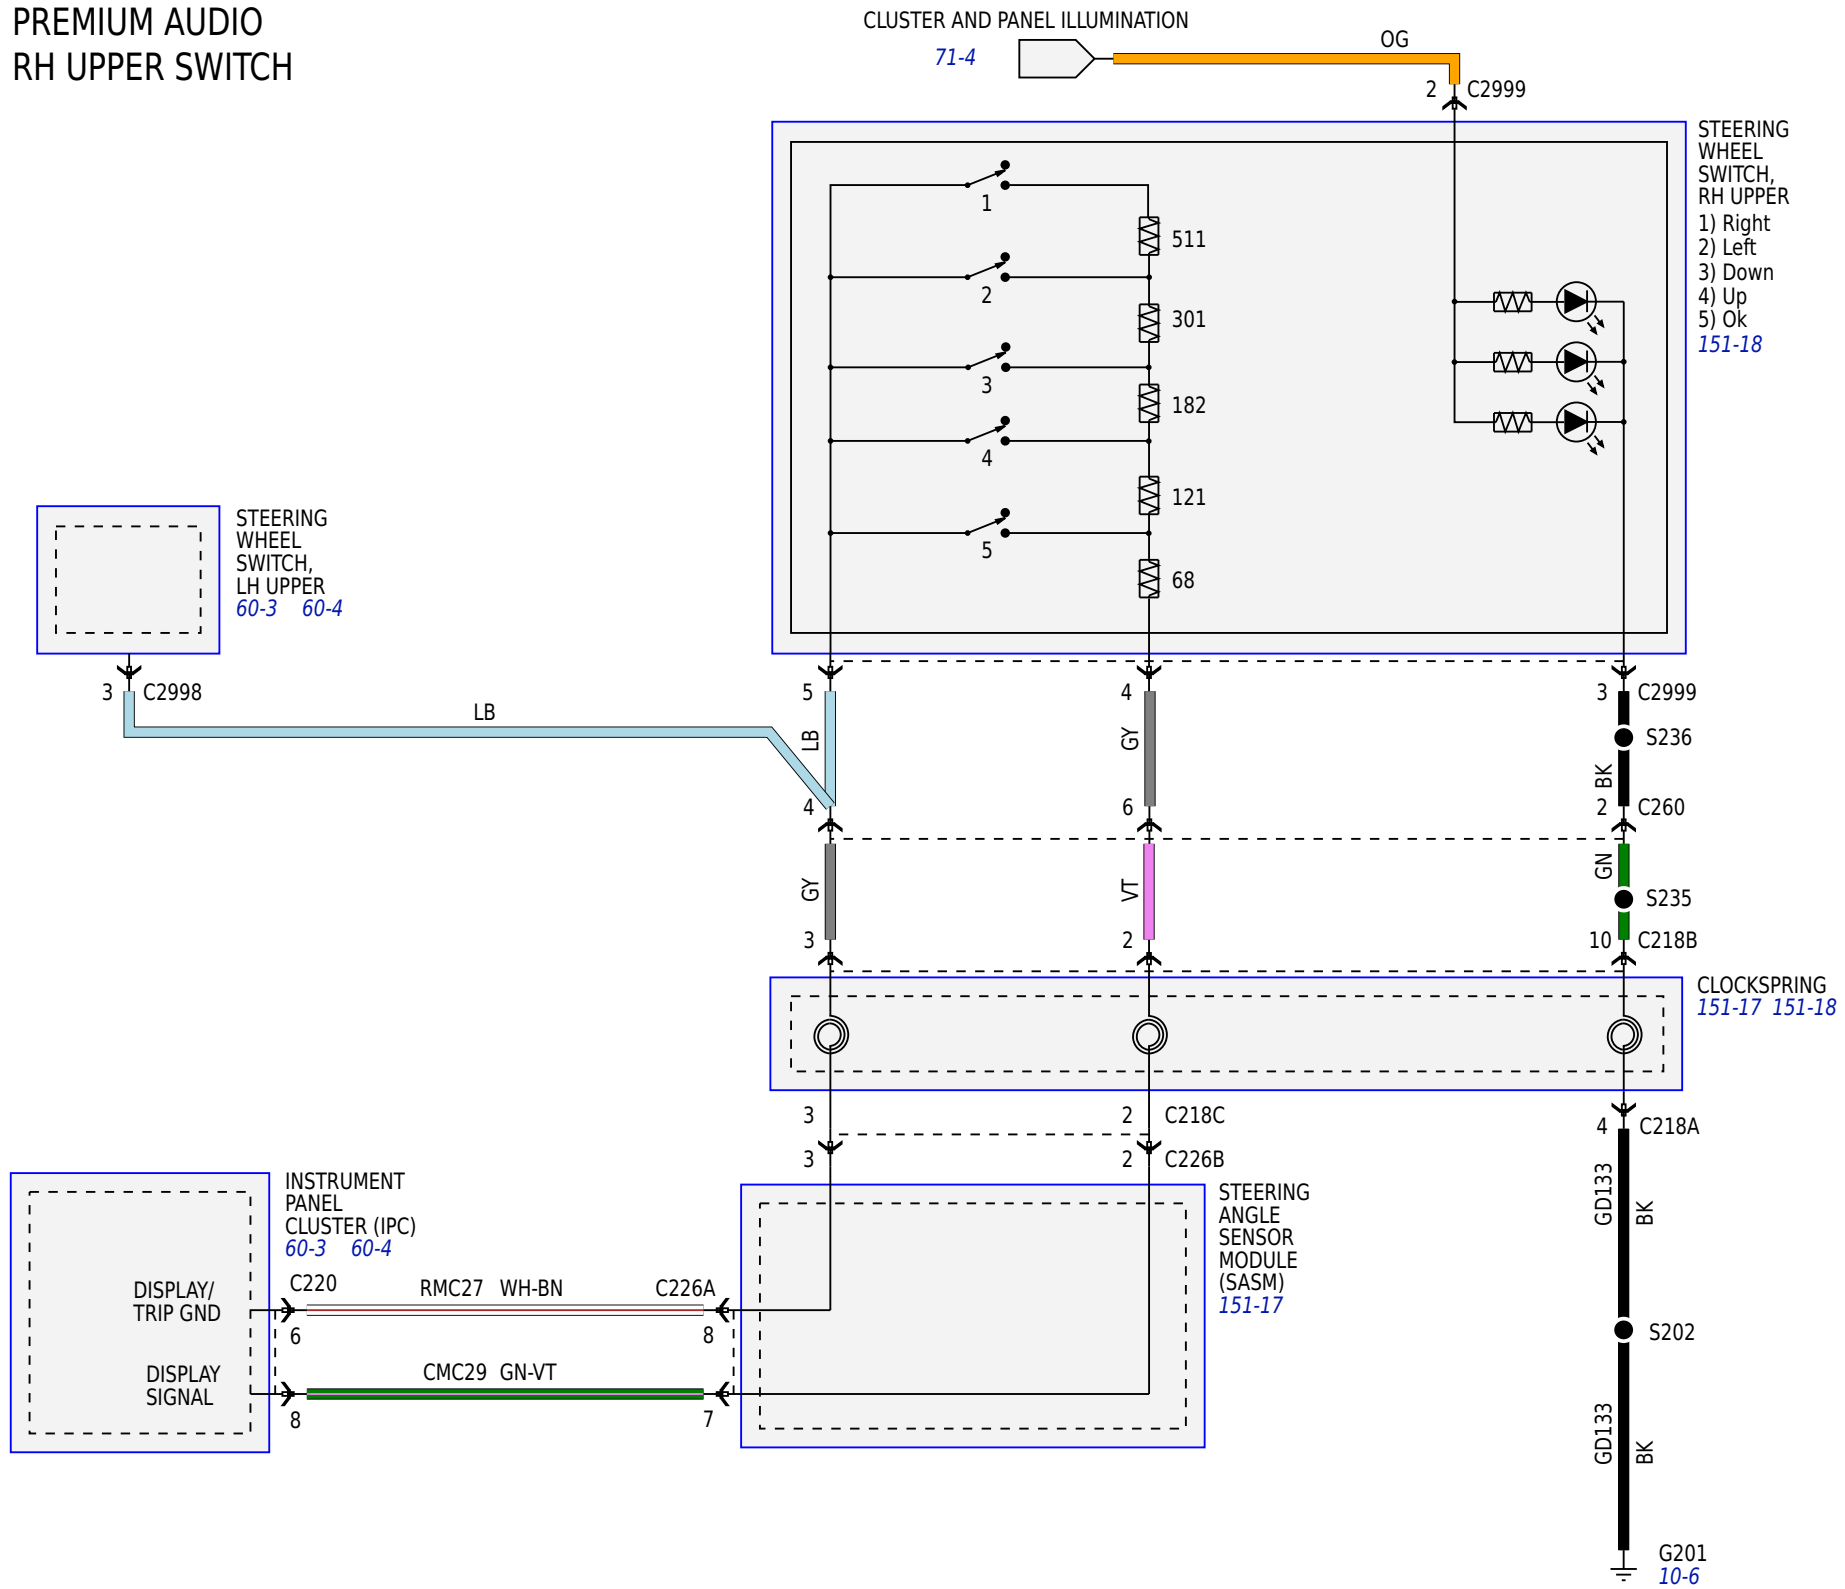

MICROPHONE

AUDIO INPUT JACK 151-19

SYNC GEN 2

SYNC GEN 2

SYNC GEN 2

SYNC GEN 2

BASE AUDIO
RH UPPER SWITCH

PREMIUM AUDIO
RH UPPER SWITCH

WITH SONY® SOUND
RH UPPER SWITCH