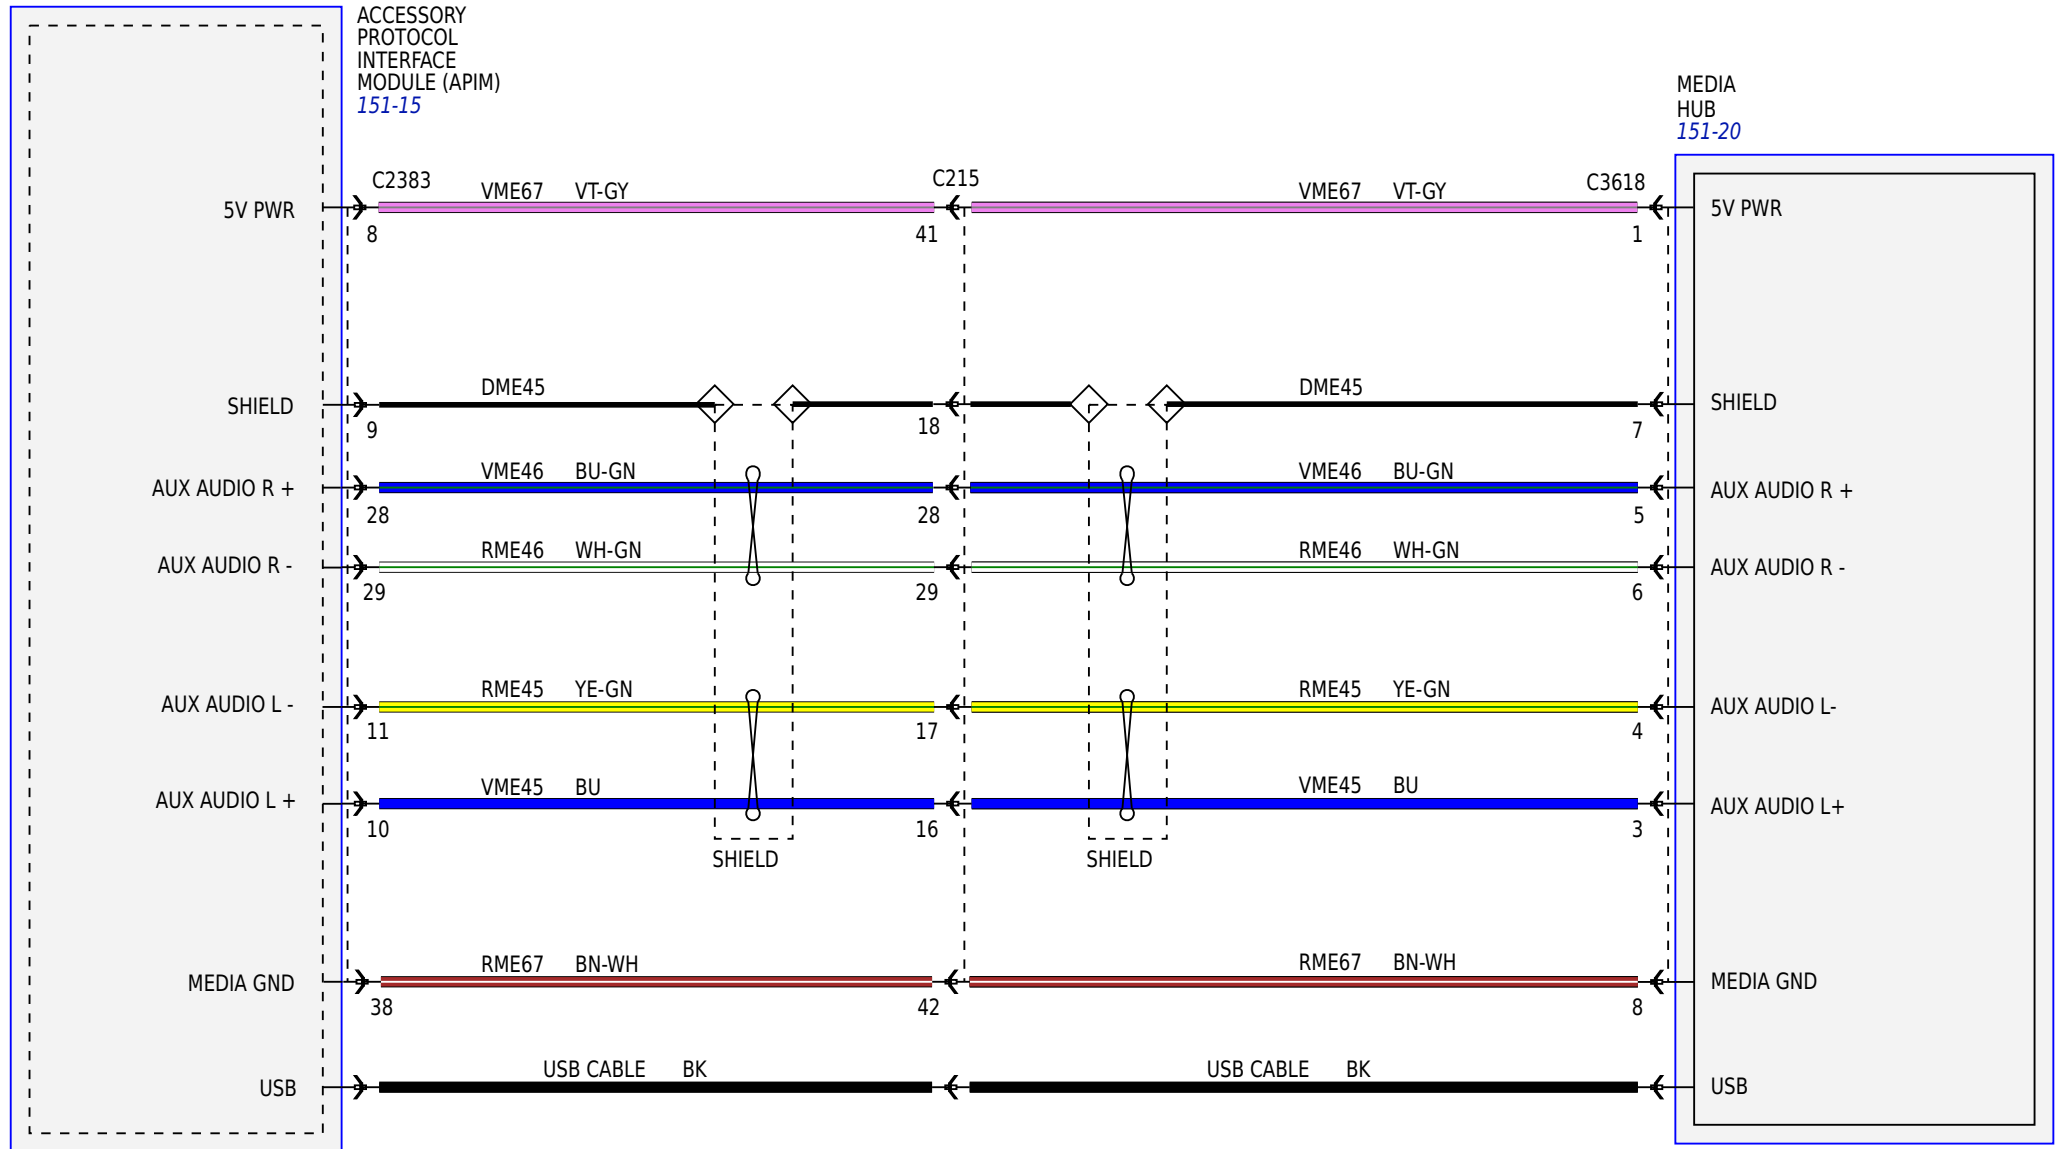

MICROPHONE

AUDIO INPUT JACK 151-19

SYNC GEN 2

SYNC GEN 2

SYNC GEN 2

SYNC GEN 2

BASE AUDIO
RH UPPER SWITCH

PREMIUM AUDIO
RH UPPER SWITCH

WITH SONY® SOUND
RH UPPER SWITCH