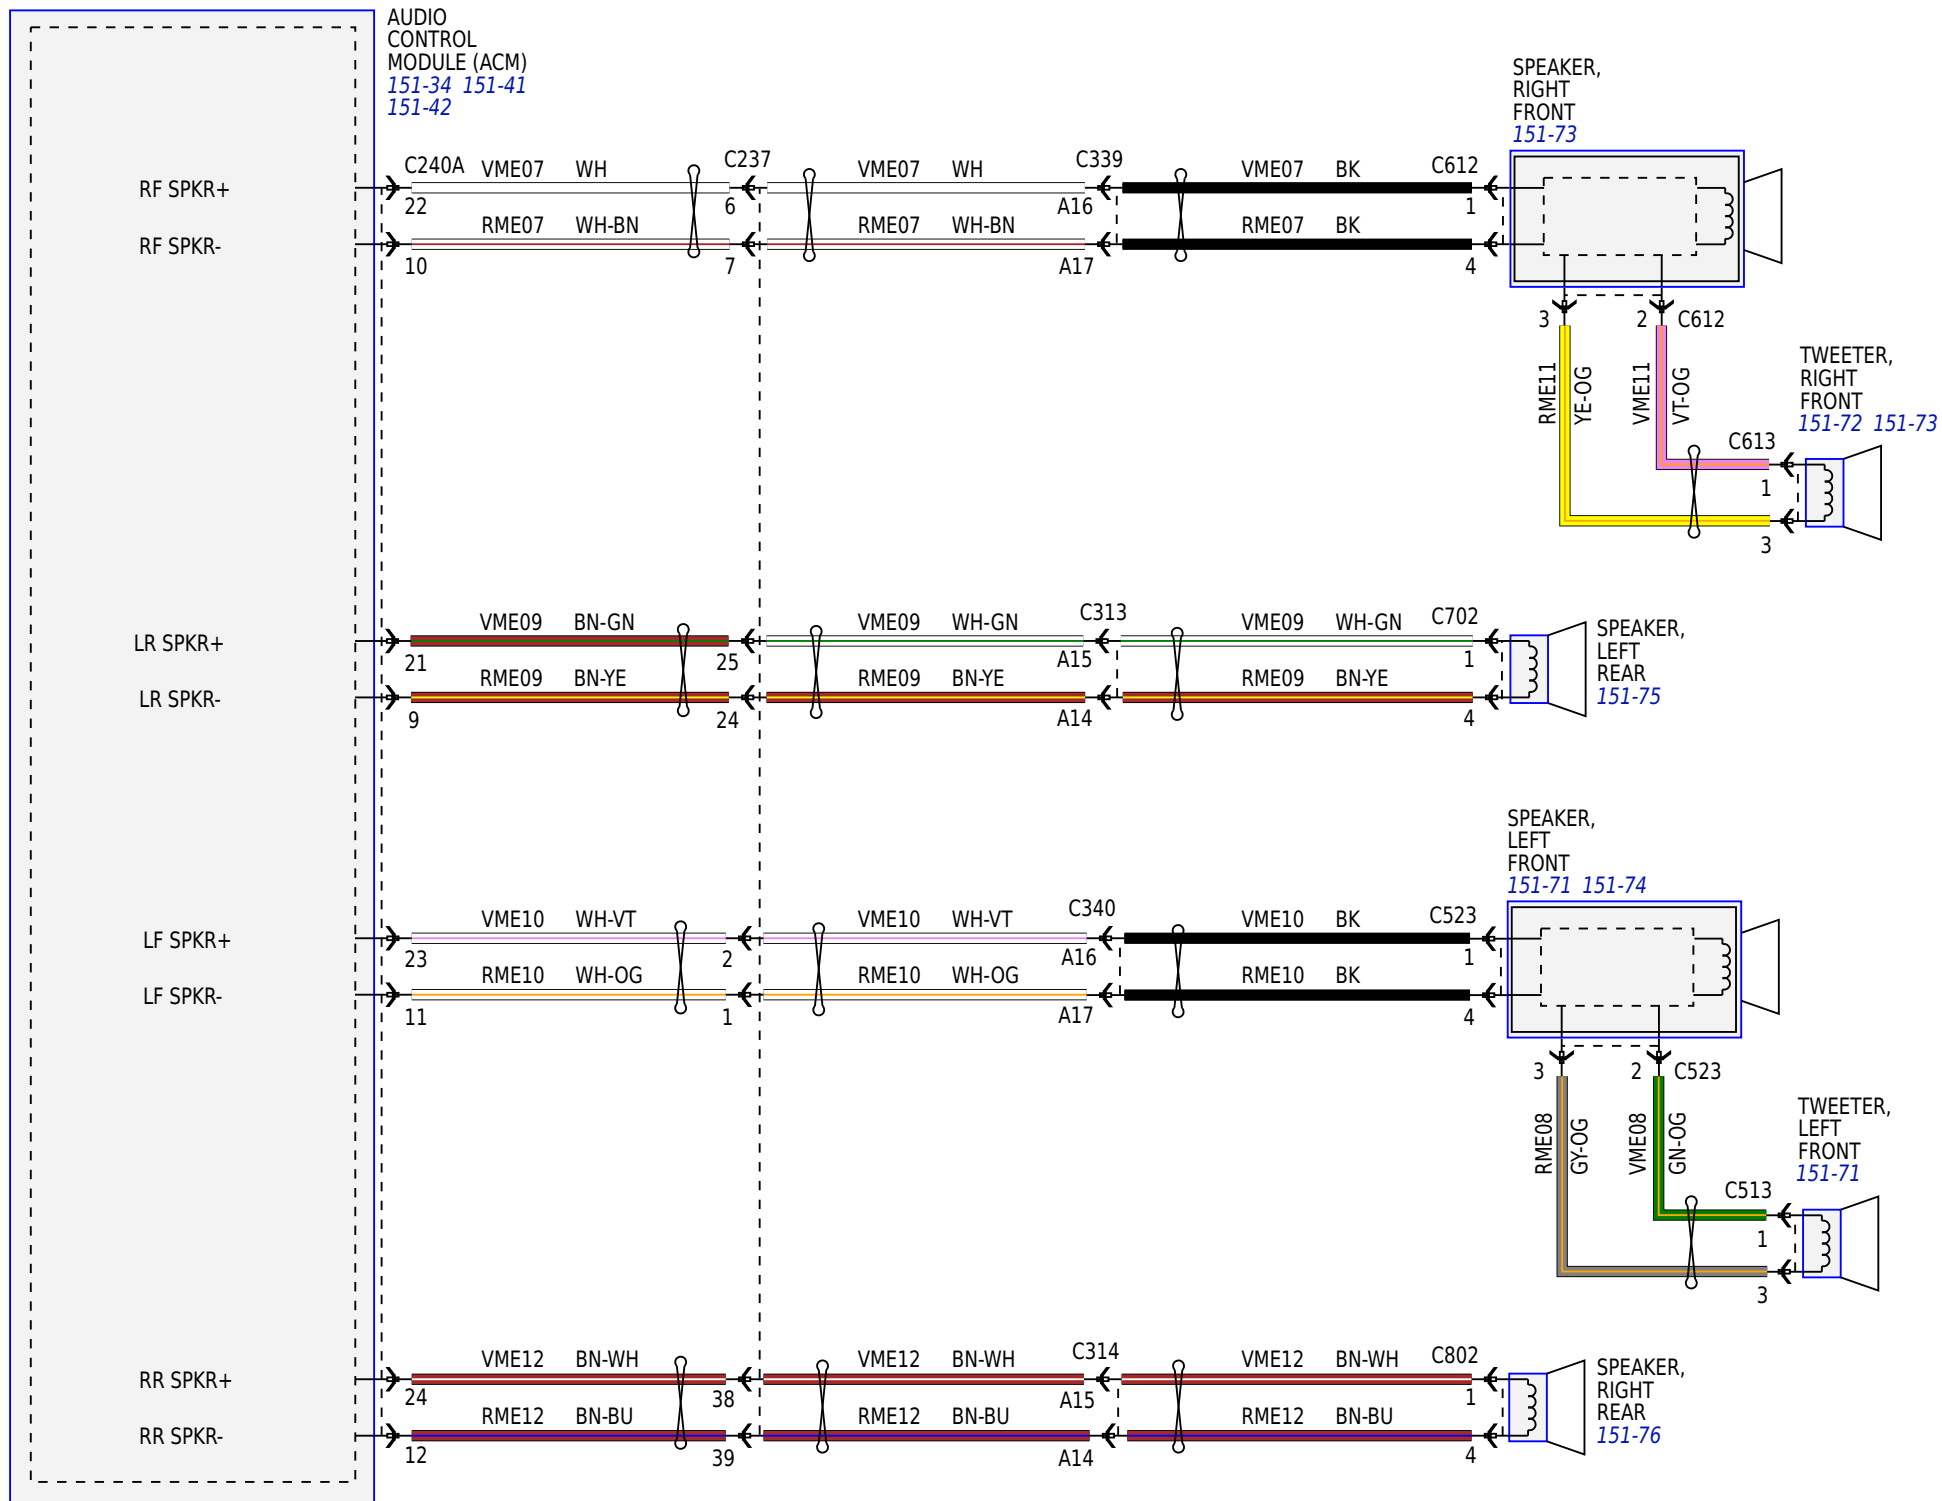

LHD

RHD

WITH SONY ® SOUND

WITH SONY® SOUND

SYNC GEN 1

SYNC GEN 1

ACCESSORY
PROTOCOL
INTERFACE
MODULE (APIM)
151-15

AUDIO CONTROL
MODULE (ACM)
151-16

MICROPHONE

AUDIO INPUT JACK 151-19

SYNC GEN 2

SYNC GEN 2

SYNC GEN 2

SYNC GEN 2

BASE AUDIO
RH UPPER SWITCH

PREMIUM AUDIO
RH UPPER SWITCH