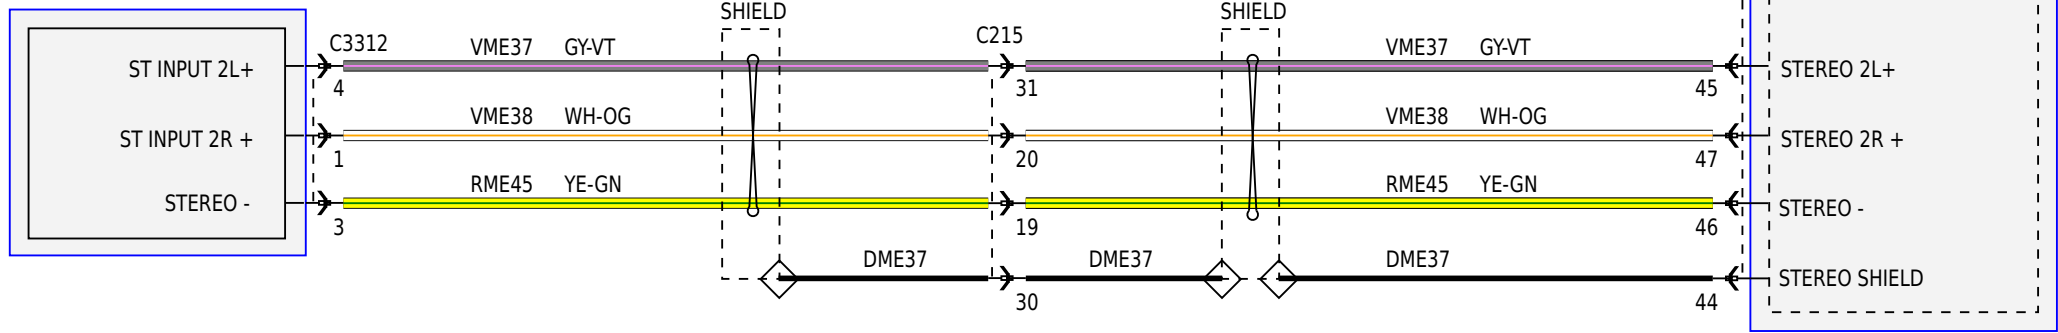

LHD

RHD

WITH SONY ® SOUND

WITH SONY® SOUND

SYNC GEN 1

SYNC GEN 1

ACCESSORY
PROTOCOL
INTERFACE
MODULE (APIM)
151-15

AUDIO CONTROL
MODULE (ACM)
151-16

MICROPHONE

AUDIO INPUT JACK 151-19

SYNC GEN 2

SYNC GEN 2

SYNC GEN 2

SYNC GEN 2

BASE AUDIO
RH UPPER SWITCH

PREMIUM AUDIO
RH UPPER SWITCH

WITH SONY® SOUND
RH UPPER SWITCH