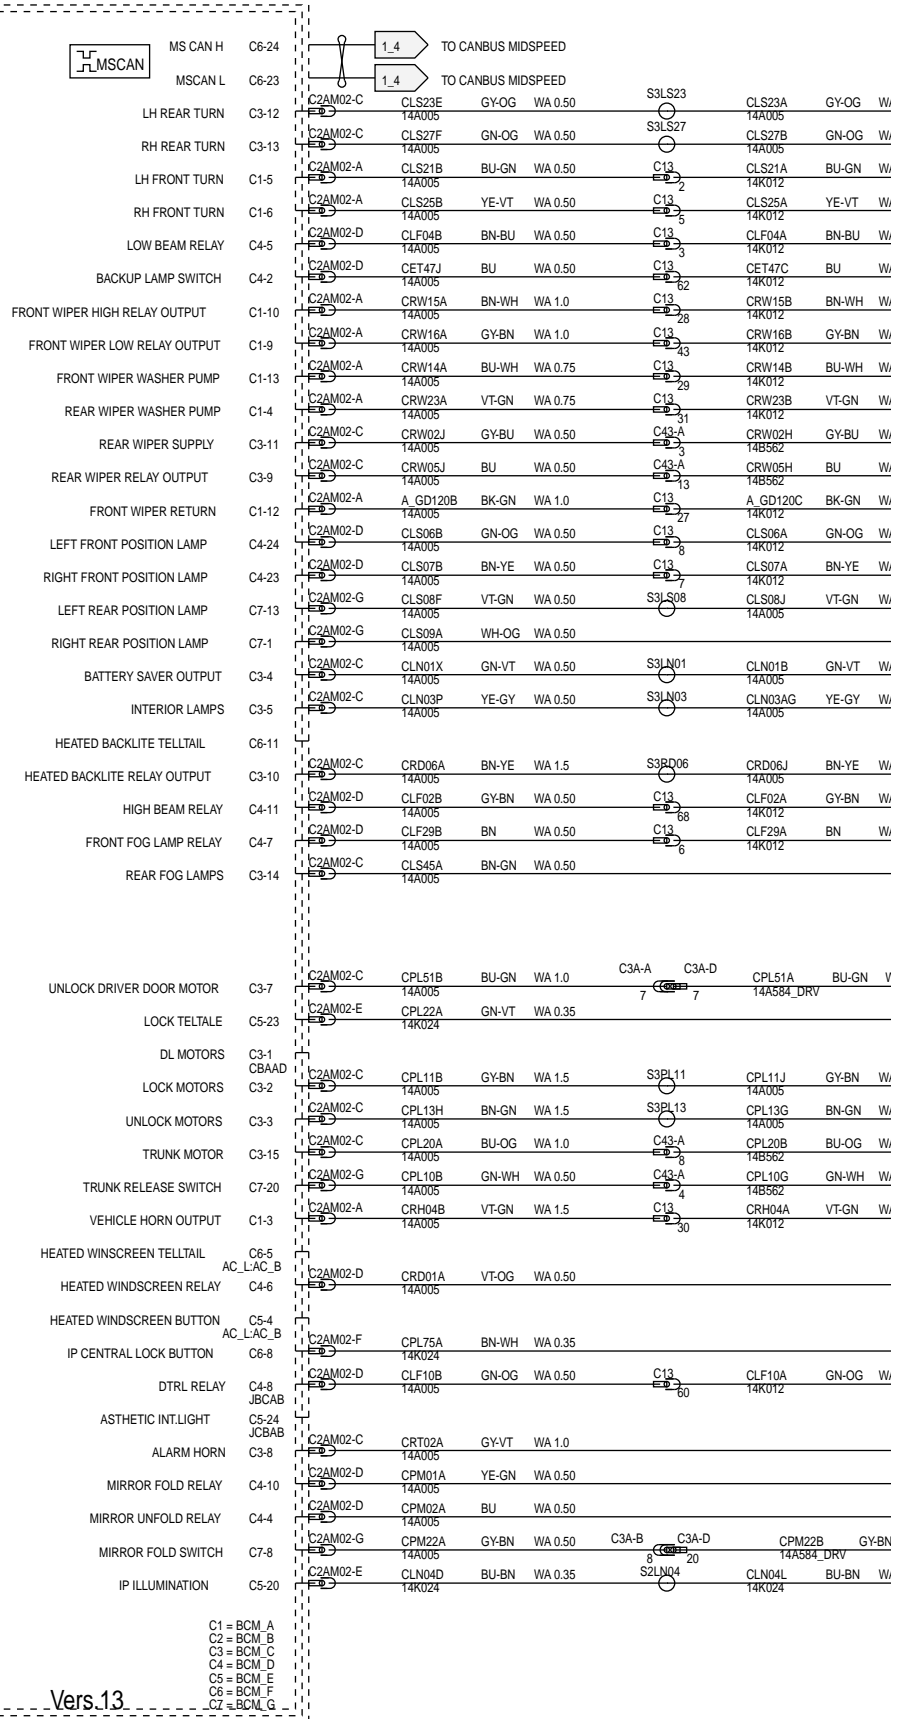

ITRE GROUND

C1 = BCM\_A  
 C2 = BCM\_B  
 C3 = BCM\_C  
 C4 = BCM\_D  
 C5 = BCM\_E  
 C6 = BCM\_F  
 C7 = BCM\_G

PART 26 OF Vers.13  
 2AM02 Body Control Module (BCM)