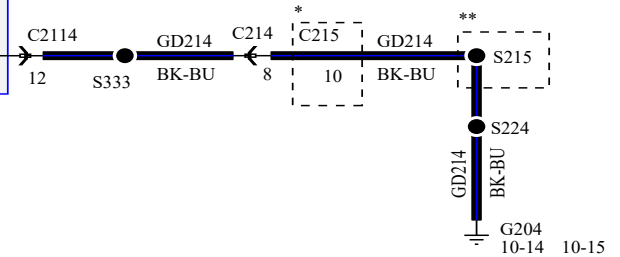

Hot at all times

BODY CONTROL MODULE (BCM) 11-4

PARKING AID MODULE 151-29 151-30

CLUSTER AND PANEL ILLUMINATION

MODULE COMMUNICATIONS NETWORK 14-2

* = RHD
** = LHD

INSTRUMENT PANEL CONSOLE SWITCH ASSEMBLY 151-20