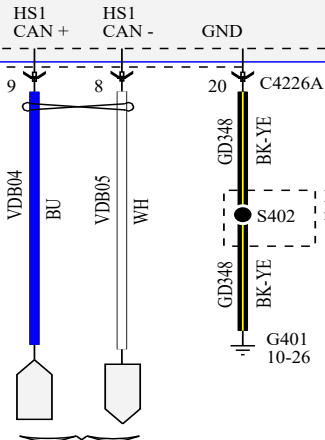

Hot at all times

BODY CONTROL MODULE (BCM) 11-4

PARKING AID MODULE 151-29 151-30

CLUSTER AND PANEL ILLUMINATION

MODULE COMMUNICATIONS NETWORK 14-2

* = RHD
** = LHD

INSTRUMENT PANEL CONSOLE SWITCH ASSEMBLY 151-20