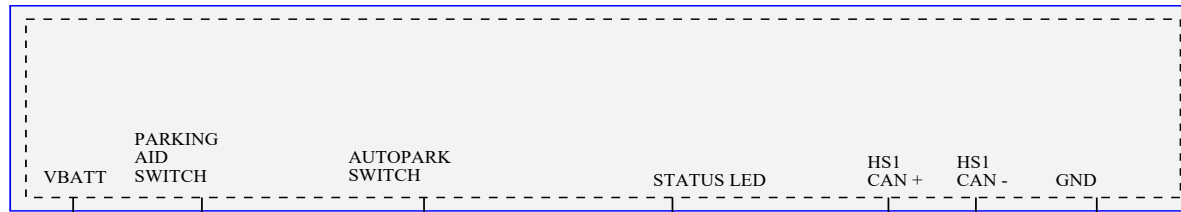

Hot at all times

BODY CONTROL MODULE (BCM) 11-4

PARKING AID MODULE 151-29 151-30

CLUSTER AND PANEL ILLUMINATION

MODULE COMMUNICATIONS NETWORK 14-2

* = RHD
** = LHD

INSTRUMENT PANEL CONSOLE SWITCH ASSEMBLY 151-20