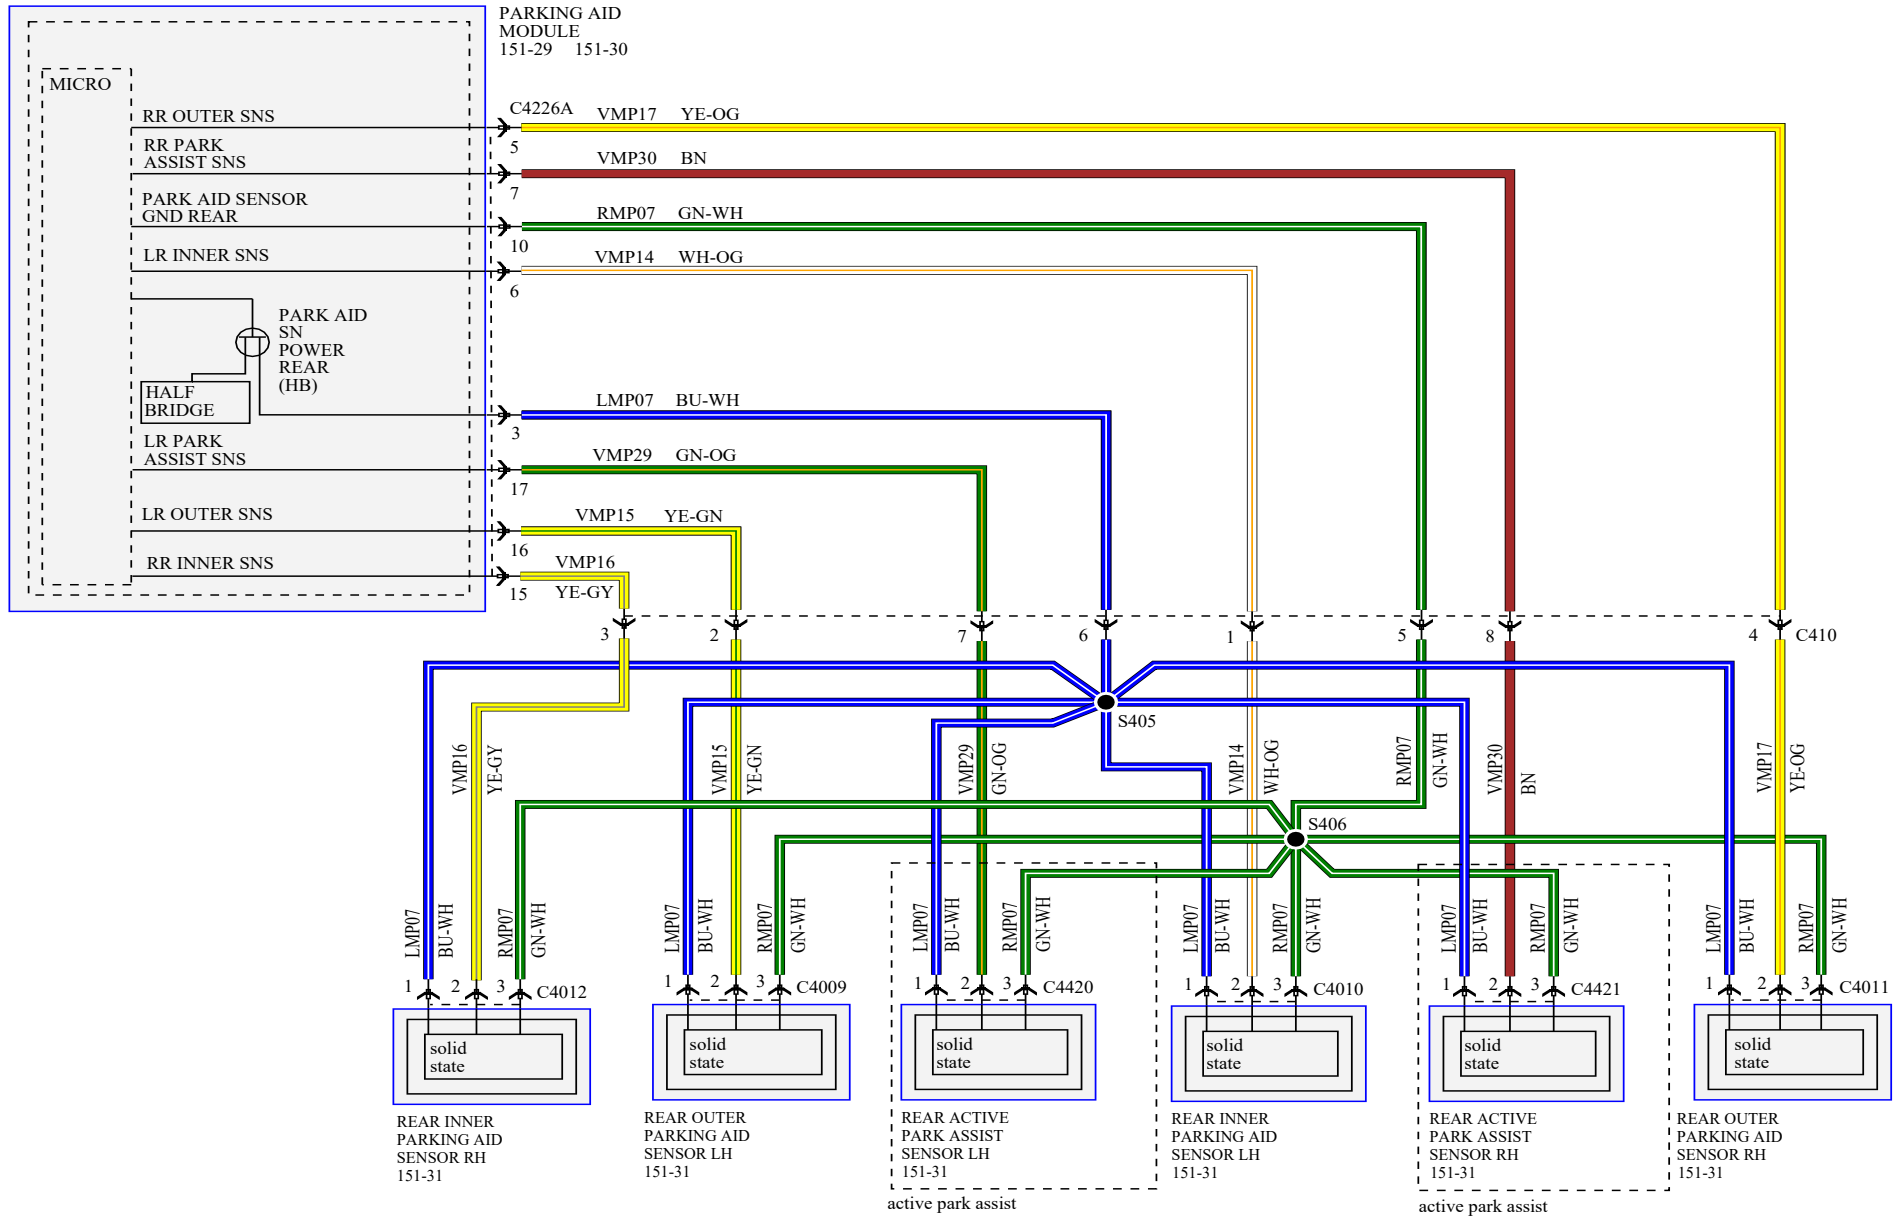

Hot at all times

BODY CONTROL MODULE (BCM) 11-4

PARKING AID MODULE 151-29 151-30

CLUSTER AND PANEL ILLUMINATION

MODULE COMMUNICATIONS NETWORK 14-2

* = RHD
** = LHD

INSTRUMENT PANEL CONSOLE SWITCH ASSEMBLY 151-20

REAR PARKING AID AND ACTIVE PARK ASSIST

FRONT PARKING AID

FRONT PARKING AID AND ACTIVE PARK ASSIST