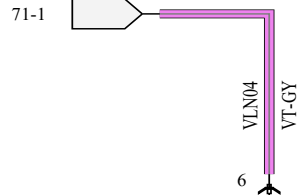

Hot at all times

BODY CONTROL MODULE (BCM) 11-4

PARKING AID MODULE 151-29 151-30

CLUSTER AND PANEL ILLUMINATION

MODULE COMMUNICATIONS NETWORK 14-2

* = RHD
** = LHD

INSTRUMENT PANEL CONSOLE SWITCH ASSEMBLY 151-20