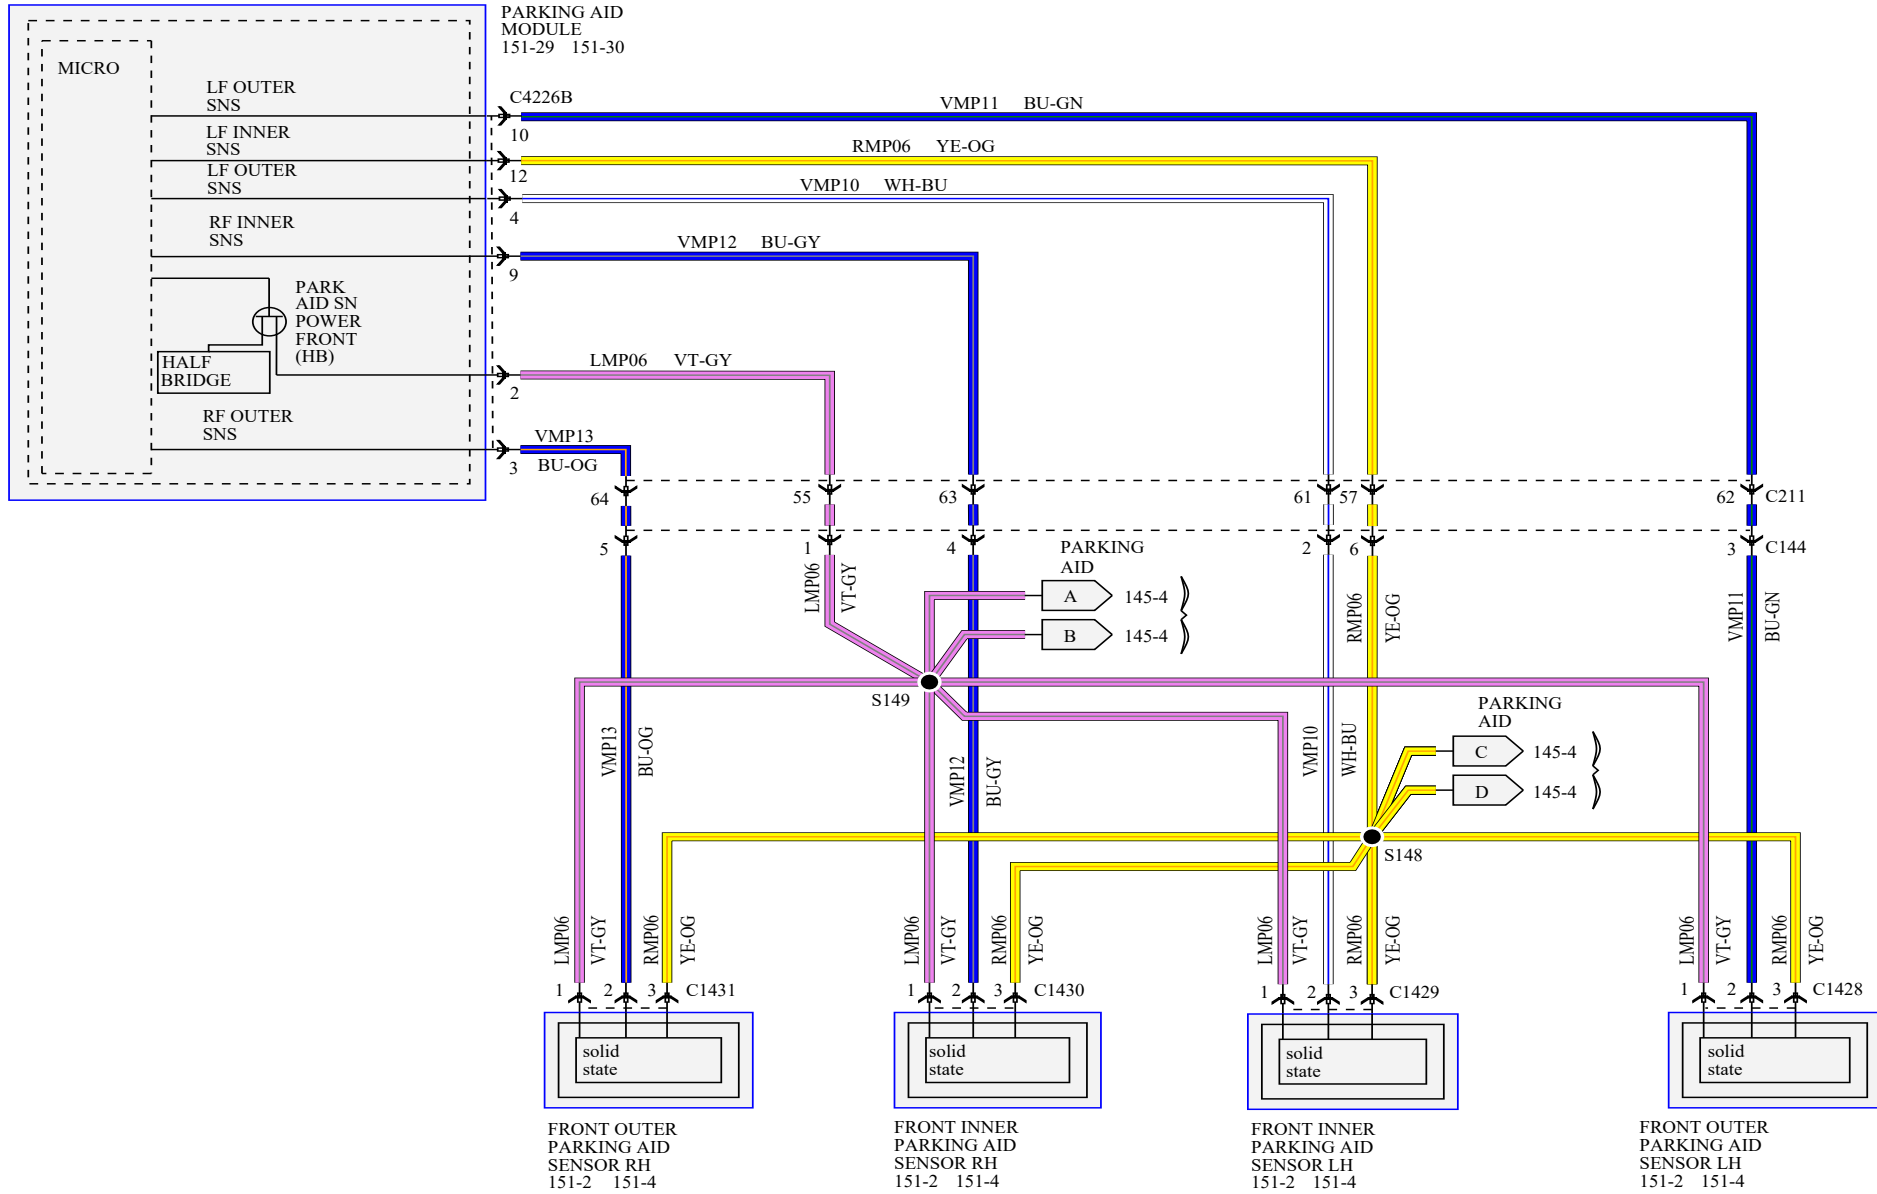

FRONT PARKING AID